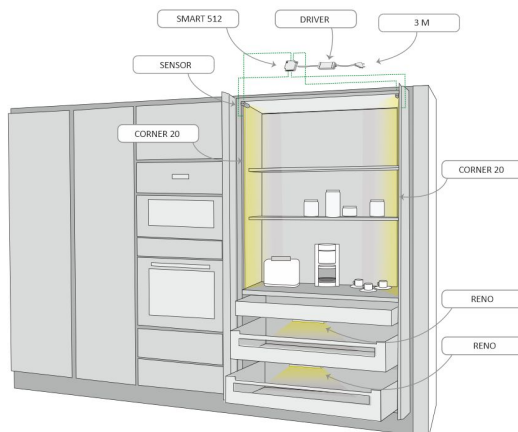

CORNER 20 CCT LUX MU PROFILIVALO

CORNER 20 CCT LUX MU PROFILIVALO

Corner

LIMENTE
HELSINKI

Smart Greenline CCT + Corner CCT

LIMENTE
HELSINKI

Corner + Smart 512

LIMENTE
HELSINKI