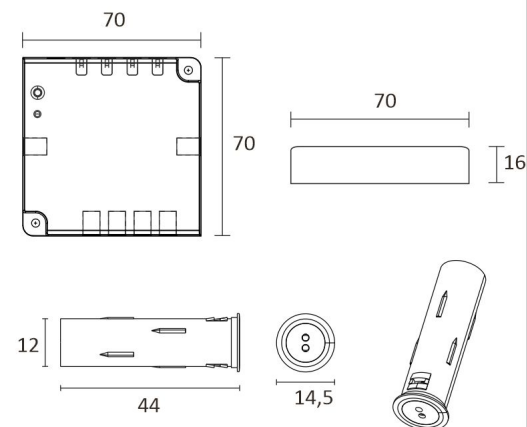

THE FOLLOWING ITEMS ARE INCLUDED

- 2 x 2m aluminum profile black
- 4m ledstrip
- 2 x cord 2m
- driver 30W
- 2 x Smart 512 door sensor

CABINET SET CORNER 4M

OVERVIEW

PRODUCT CODE	96370
GTIN-CODE	6430022824539
ELECTRICAL NUMBER	4143194
ETIM GENERAL NAME	
ETIM CLASS	
ETIM GROUP	
COLOUR	Alulook
LAMP TYPE	LED

SPECIFICATIONS

PRODUCT DIMENSIONS	2150.0 x 19.0 x 19.0
MOUNTING METHOD	
COLOUR TEMPERATURE	3000 K
COLOUR RENDERING INDEX CRI	> 80
RATED LIFE TIME	54.000h (L80B10), 102.000h (L70B50)
ENERGY EFFICIENCY CLASS	
LUMINOUS FLUX	500 lm/m
EFFICIENCY	104 lm/W
VOLTAGE	
INGRESS PROTECTION CODE	IP44/IP20
NUMBER OF LEDS/M	
INPUT POWER	24 W
NUMBER OF SWITCHING CYCLES	
AMBIENT TEMPERATURE RANGE	
INPUT POWER CONNECTOR	
WARRANTY PERIOD (MONTHS)	24
ADDITIONAL COVER (MONTHS)	
INSTALLATION AND OPERATING MANUAL	https://www.limente.fi/Images/productpics/instructions/limente_ribbon-pro.pdf

CABINET SET CORNER 4M

LIMENTE CORNER, SMART 512, DRIVER

LIMENTE PROLITE, IP20

LIMENTE CORNER

LIMENTE LED28030

LIMENTE SMART 512

CABINET SET CORNER 4M