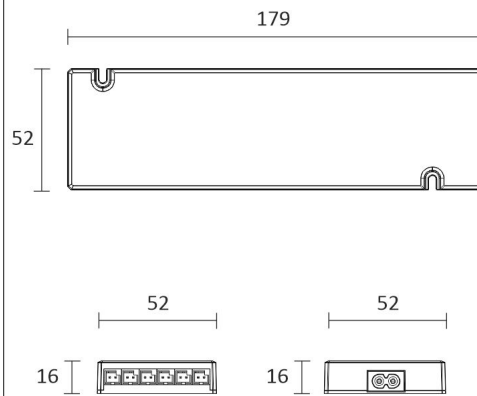

SPECIFICATIONS

PRODUCT DIMENSIONS	2150.0 x 19.0 x 19.0
MOUNTING METHOD	
COLOUR TEMPERATURE	3000 K
COLOUR RENDERING INDEX CRI	> 80
RATED LIFE TIME	54.000h (L80B10), 102.000h (L70B50)
ENERGY EFFICIENCY CLASS	
LUMINOUS FLUX	500 lm/m
EFFICIENCY	104 lm/W
VOLTAGE	
INGRESS PROTECTION CODE	IP44/IP20
NUMBER OF LEDS/M	
INPUT POWER	24 W
NUMBER OF SWITCHING CYCLES	
AMBIENT TEMPERATURE RANGE	
INPUT POWER CONNECTOR	
WARRANTY PERIOD (MONTHS)	24
ADDITIONAL COVER (MONTHS)	
INSTALLATION AND OPERATING MANUAL	https://www.limente.fi/Images/productpics/instructions/limente_ribbon-pro.pdf

CABINET SET CORNER 4M

LIMENTE CORNER, SMART 512, DRIVER

LIMENTE PROLITE, IP20

LIMENTE CORNER

LIMENTE LED28030

LIMENTE SMART 512

CABINET SET CORNER 4M