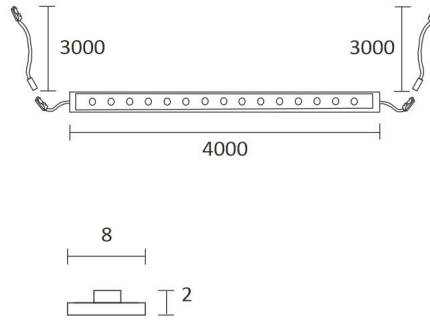

LIMENTE PROLITE, IP20