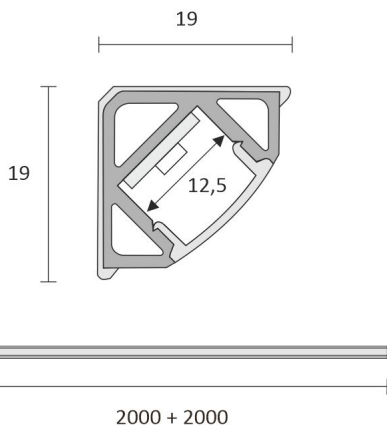

THE FOLLOWING ITEMS ARE INCLUDED

- 2 x 2m aluminum profile black
- 4m ledstrip
- 2 x cord 2m
- driver 30W
- 2 x Smart 512 door sensor

CABINET SET CORNER 4M

OVERVIEW

PRODUCT CODE	96370
GTIN-CODE	6430022824539
ELECTRICAL NUMBER	4143194
ETIM GENERAL NAME	
ETIM CLASS	
ETIM GROUP	
COLOUR	Alulook
LAMP TYPE	LED

SPECIFICATIONS

PRODUCT DIMENSIONS	2150.0 x 19.0 x 19.0
MOUNTING METHOD	
COLOUR TEMPERATURE	3000 K
COLOUR RENDERING INDEX CRI	> 80
RATED LIFE TIME	54.000h (L80B10), 102.000h (L70B50)
ENERGY EFFICIENCY CLASS	
LUMINOUS FLUX	500 lm/m
EFFICIENCY	104 lm/W
VOLTAGE	
INGRESS PROTECTION CODE	IP44/IP20
NUMBER OF LEDS/M	
INPUT POWER	24 W
NUMBER OF SWITCHING CYCLES	
AMBIENT TEMPERATURE RANGE	
INPUT POWER CONNECTOR	
WARRANTY PERIOD (MONTHS)	24
ADDITIONAL COVER (MONTHS)	
INSTALLATION AND OPERATING MANUAL	https://www.limente.fi/Images/productpics/instructions/limente_ribbon-pro.pdf

CABINET SET CORNER 4M

LIMENTE CORNER, SMART 512, DRIVER

LIMENTE PROLITE, IP20

LIMENTE CORNER

LIMENTE LED28030

LIMENTE SMART 512

CABINET SET CORNER 4M