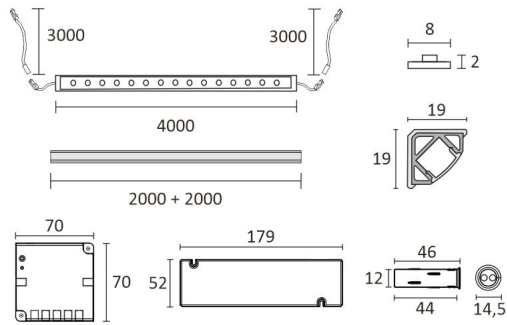

CABINET SET CORNER 4M

LIMENTE CORNER, SMART 512, DRIVER