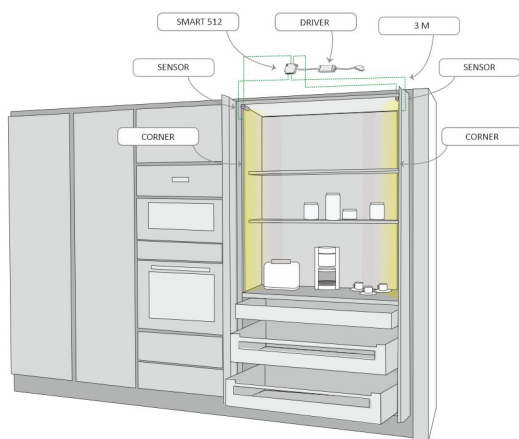

CABINET SIDES INCL. SENSOR

CORNER 2m with door sensor | 4000K | Ra>80 | black
Product code: 96365

Versatile breakfast set with door sensor

LIMENTE breakfast cabinet set is a versatile solution that includes everything you need to equip your breakfast cabinet. The set is complete, including a vertical or horizontal profile light, driver, and sensor that turns on the lights when you open the cabinet door.

The breakfast cabinet is optimized with a soft, ambient light that can be left on for mood lighting. The profile, positioned at the front edge, directs a pleasant glow into the cabinet without glare. The sleek, continuous light has no visible seams and provides even illumination across the entire area.

BREAKFAST CABINET SET VERTICAL

LIMENTE CORNER, SMART 512, DRIVER

LIMENTE PROLITE, IP20

LIMENTE CORNER

LIMENTE LED27015

LIMENTE SMART 512

BREAKFAST CABINET SET VERTICAL

Corner + Smart 512