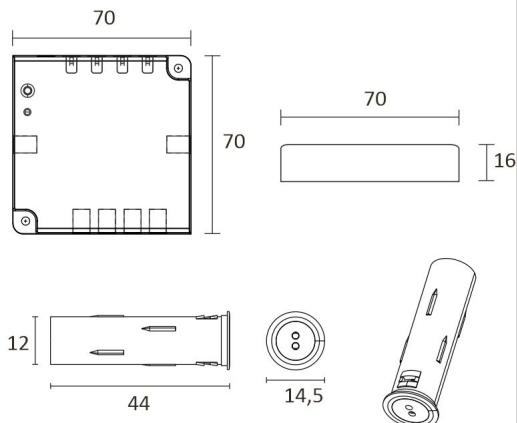

SPECIFICATIONS

PRODUCT DIMENSIONS	2000.0 x 19.0 x 19.0
MOUNTING METHOD	
COLOUR TEMPERATURE	4000 K
COLOUR RENDERING INDEX CRI	> 80
RATED LIFE TIME	54.000h (L80B10), 102.000h (L70B50)
ENERGY EFFICIENCY CLASS	
LUMINOUS FLUX	500 lm/m
EFFICIENCY	104 lm/W
VOLTAGE	
INGRESS PROTECTION CODE	IP44/IP20
NUMBER OF LEDS/M	
INPUT POWER	24 W
NUMBER OF SWITCHING CYCLES	
AMBIENT TEMPERATURE RANGE	
INPUT POWER CONNECTOR	
WARRANTY PERIOD (MONTHS)	24
ADDITIONAL COVER (MONTHS)	
INSTALLATION AND OPERATING MANUAL	https://www.limente.fi/Images/productpics/instructions/limente_ribbon-pro.pdf

BREAKFAST CABINET SET VERTICAL

LIMENTE CORNER, SMART 512, DRIVER

LIMENTE PROLITE, IP20

LIMENTE CORNER

LIMENTE LED27015

LIMENTE SMART 512

BREAKFAST CABINET SET VERTICAL

Corner + Smart 512