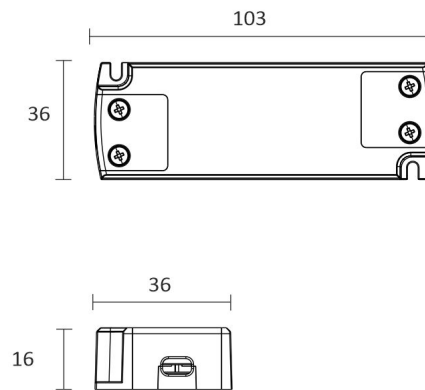

SPECIFICATIONS

PRODUCT DIMENSIONS	2000.0 x 19.0 x 19.0
MOUNTING METHOD	
COLOUR TEMPERATURE	4000 K
COLOUR RENDERING INDEX CRI	> 80
RATED LIFE TIME	54.000h (L80B10), 102.000h (L70B50)
ENERGY EFFICIENCY CLASS	
LUMINOUS FLUX	500 lm/m
EFFICIENCY	104 lm/W
VOLTAGE	
INGRESS PROTECTION CODE	IP44/IP20
NUMBER OF LEDS/M	
INPUT POWER	24 W
NUMBER OF SWITCHING CYCLES	
AMBIENT TEMPERATURE RANGE	
INPUT POWER CONNECTOR	
WARRANTY PERIOD (MONTHS)	24
ADDITIONAL COVER (MONTHS)	
INSTALLATION AND OPERATING MANUAL	https://www.limente.fi/Images/productpics/instructions/limente_ribbon-pro.pdf

BREAKFAST CABINET SET VERTICAL

LIMENTE CORNER, SMART 512, DRIVER

LIMENTE PROLITE, IP20

LIMENTE CORNER

LIMENTE LED27015

LIMENTE SMART 512

BREAKFAST CABINET SET VERTICAL

Corner + Smart 512