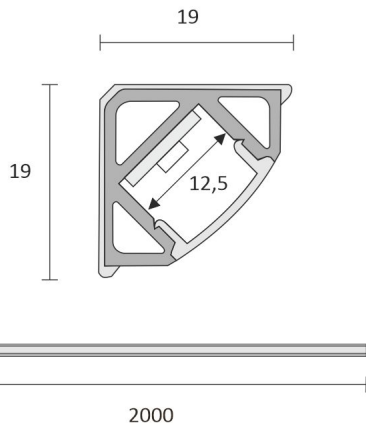

SPECIFICATIONS

PRODUCT DIMENSIONS	2000.0 x 19.0 x 19.0
MOUNTING METHOD	
COLOUR TEMPERATURE	4000 K
COLOUR RENDERING INDEX CRI	> 80
RATED LIFE TIME	54.000h (L80B10), 102.000h (L70B50)
ENERGY EFFICIENCY CLASS	
LUMINOUS FLUX	500 lm/m
EFFICIENCY	104 lm/W
VOLTAGE	
INGRESS PROTECTION CODE	IP44/IP20
NUMBER OF LEDS/M	
INPUT POWER	24 W
NUMBER OF SWITCHING CYCLES	
AMBIENT TEMPERATURE RANGE	
INPUT POWER CONNECTOR	
WARRANTY PERIOD (MONTHS)	24
ADDITIONAL COVER (MONTHS)	
INSTALLATION AND OPERATING MANUAL	https://www.limente.fi/Images/productpics/instructions/limente_ribbon-pro.pdf

BREAKFAST CABINET SET VERTICAL

LIMENTE CORNER, SMART 512, DRIVER

LIMENTE PROLITE, IP20

LIMENTE CORNER

LIMENTE LED27015

LIMENTE SMART 512

BREAKFAST CABINET SET VERTICAL

Corner + Smart 512