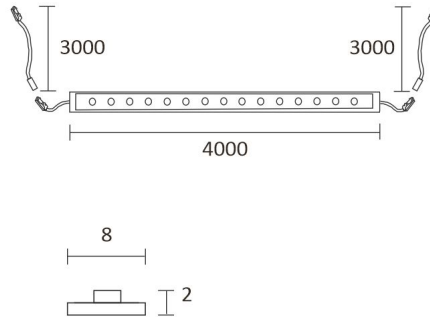

LIMENTE PROLITE, IP20