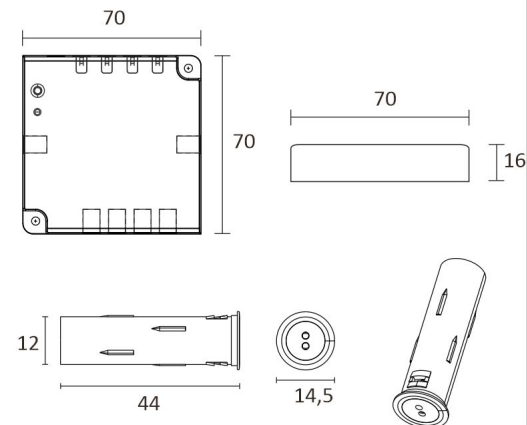

## SPECIFICATIONS

PRODUCT DIMENSIONS	2150.0 x 19.0 x 19.0
MOUNTING METHOD	
COLOUR TEMPERATURE	3000 K
COLOUR RENDERING INDEX CRI	> 80
RATED LIFE TIME	54.000h (L80B10), 102.000h (L70B50)
ENERGY EFFICIENCY CLASS	
LUMINOUS FLUX	500 lm/m
EFFICIENCY	104 lm/W
VOLTAGE	
INGRESS PROTECTION CODE	IP44/IP20
NUMBER OF LEDS/M	
INPUT POWER	24 W
NUMBER OF SWITCHING CYCLES	
AMBIENT TEMPERATURE RANGE	
INPUT POWER CONNECTOR	
WARRANTY PERIOD (MONTHS)	24
ADDITIONAL COVER (MONTHS)	
INSTALLATION AND OPERATING MANUAL	<a href="https://www.limente.fi/Images/productpics/instructions/limente_ribbon-pro.pdf">https://www.limente.fi/Images/productpics/instructions/limente_ribbon-pro.pdf</a>

## CABINET SET CORNER 4M

LIMENTE CORNER, SMART 512, DRIVER

LIMENTE PROLITE, IP20

LIMENTE CORNER

LIMENTE LED28030

LIMENTE SMART 512

## CABINET SET CORNER 4M