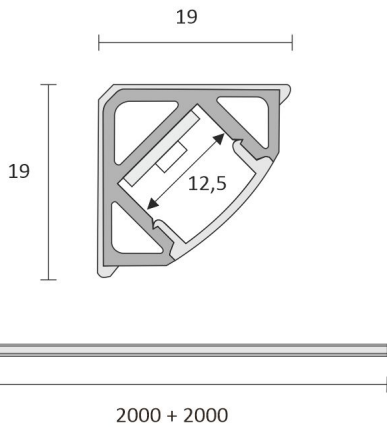

## CABINET SET CORNER 4M

## SPECIFICATIONS

PRODUCT DIMENSIONS	2150.0 x 19.0 x 19.0
MOUNTING METHOD	
COLOUR TEMPERATURE	3000 K
COLOUR RENDERING INDEX CRI	> 80
RATED LIFE TIME	54.000h (L80B10), 102.000h (L70B50)
ENERGY EFFICIENCY CLASS	
LUMINOUS FLUX	500 lm/m
EFFICIENCY	104 lm/W
VOLTAGE	
INGRESS PROTECTION CODE	IP44/IP20
NUMBER OF LEDS/M	
INPUT POWER	24 W
NUMBER OF SWITCHING CYCLES	
AMBIENT TEMPERATURE RANGE	
INPUT POWER CONNECTOR	
WARRANTY PERIOD (MONTHS)	24
ADDITIONAL COVER (MONTHS)	
INSTALLATION AND OPERATING MANUAL	<a href="https://www.limente.fi/Images/productpics/instructions/limente_ribbon-pro.pdf">https://www.limente.fi/Images/productpics/instructions/limente_ribbon-pro.pdf</a>

## CABINET SET CORNER 4M

LIMENTE CORNER, SMART 512, DRIVER

LIMENTE PROLITE, IP20

LIMENTE CORNER

LIMENTE LED28030

LIMENTE SMART 512