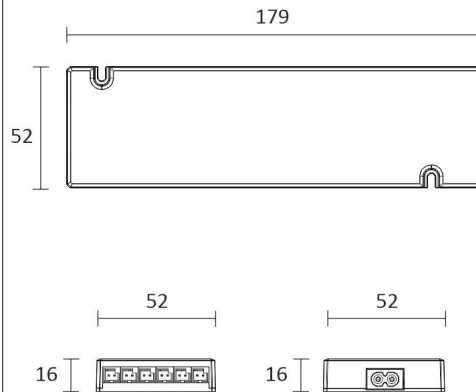

## SPECIFICATIONS

PRODUCT DIMENSIONS	2150.0 x 19.0 x 19.0
MOUNTING METHOD	
COLOUR TEMPERATURE	3000 K
COLOUR RENDERING INDEX CRI	> 80
RATED LIFE TIME	54.000h (L80B10), 102.000h (L70B50)
ENERGY EFFICIENCY CLASS	
LUMINOUS FLUX	500 lm/m
EFFICIENCY	104 lm/W
VOLTAGE	
INGRESS PROTECTION CODE	IP44/IP20
NUMBER OF LEDS/M	
INPUT POWER	24 W
NUMBER OF SWITCHING CYCLES	
AMBIENT TEMPERATURE RANGE	
INPUT POWER CONNECTOR	
WARRANTY PERIOD (MONTHS)	24
ADDITIONAL COVER (MONTHS)	
INSTALLATION AND OPERATING MANUAL	<a href="https://www.limente.fi/Images/productpics/instructions/limente_ribbon-pro.pdf">https://www.limente.fi/Images/productpics/instructions/limente_ribbon-pro.pdf</a>

## CABINET SET CORNER 4M

LIMENTE CORNER, SMART 512, DRIVER

LIMENTE PROLITE, IP20

LIMENTE CORNER

LIMENTE LED28030

LIMENTE SMART 512

## CABINET SET CORNER 4M