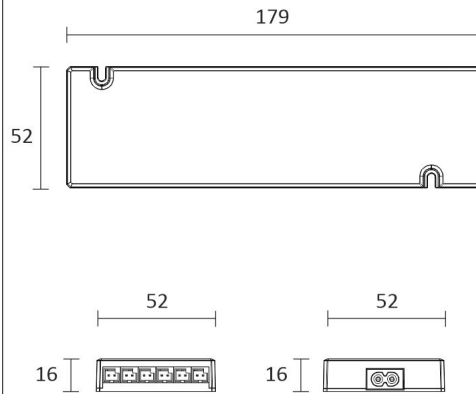

SPECIFICATIONS

PRODUCT DIMENSIONS	2150.0 x 19.0 x 19.0
MOUNTING METHOD	
COLOUR TEMPERATURE	4000 K
COLOUR RENDERING INDEX CRI	> 80
RATED LIFE TIME	54.000h (L80B10), 102.000h (L70B50)
ENERGY EFFICIENCY CLASS	
LUMINOUS FLUX	500 lm/m
EFFICIENCY	104 lm/W
VOLTAGE	
INGRESS PROTECTION CODE	IP44/IP20
NUMBER OF LEDS/M	
INPUT POWER	24 W
NUMBER OF SWITCHING CYCLES	
AMBIENT TEMPERATURE RANGE	
INPUT POWER CONNECTOR	
WARRANTY PERIOD (MONTHS)	24
ADDITIONAL COVER (MONTHS)	
INSTALLATION AND OPERATING MANUAL	https://www.limente.fi/Images/productpics/instructions/limente_ribbon-pro.pdf

CABINET SET CORNER 4M

LIMENTE CORNER, SMART 512, DRIVER

LIMENTE PROLITE, IP20

LIMENTE CORNER

LIMENTE LED28030

LIMENTE SMART 512

CABINET SET CORNER 4M