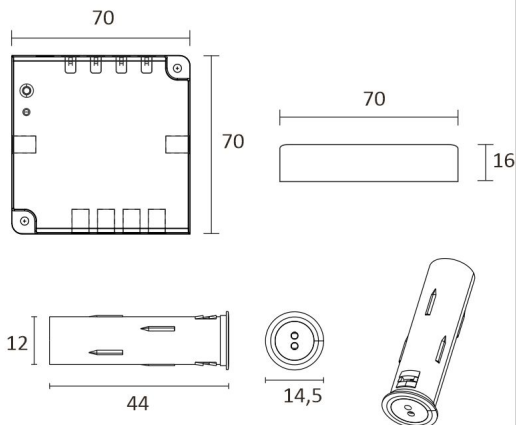

CABINET SET CORNER

CORNER 4m with door sensor | 4000K | Ra>80 | aluminum
Product code: 96363

Versatile closet set with door sensor

LIMENTE cabinet set is a versatile solution that includes everything you need to equip your cabinet. The set is complete, including a vertical or horizontal profile light, driver, and sensor that turns on the lights when you open the cabinet door.

THE FOLLOWING ITEMS ARE INCLUDED

- 2 x 2m aluminum profile aluminum
- 4m ledstrip
- 2 x cord 2m
- driver 30W
- 2 x Smart 512 door sensor

CABINET SET CORNER 4M

OVERVIEW

PRODUCT CODE	96363
GTIN-CODE	6430022824508
ELECTRICAL NUMBER	4143191
ETIM GENERAL NAME	
ETIM CLASS	
ETIM GROUP	
COLOUR	Alulook
LAMP TYPE	LED

SPECIFICATIONS

PRODUCT DIMENSIONS	2150.0 x 19.0 x 19.0
MOUNTING METHOD	
COLOUR TEMPERATURE	4000 K
COLOUR RENDERING INDEX CRI	> 80
RATED LIFE TIME	54.000h (L80B10), 102.000h (L70B50)
ENERGY EFFICIENCY CLASS	
LUMINOUS FLUX	500 lm/m
EFFICIENCY	104 lm/W
VOLTAGE	
INGRESS PROTECTION CODE	IP44/IP20
NUMBER OF LEDS/M	
INPUT POWER	24 W
NUMBER OF SWITCHING CYCLES	
AMBIENT TEMPERATURE RANGE	
INPUT POWER CONNECTOR	
WARRANTY PERIOD (MONTHS)	24
ADDITIONAL COVER (MONTHS)	
INSTALLATION AND OPERATING MANUAL	https://www.limente.fi/Images/productpics/instructions/limente_ribbon-pro.pdf

CABINET SET CORNER 4M

LIMENTE CORNER, SMART 512, DRIVER

LIMENTE PROLITE, IP20

LIMENTE CORNER

LIMENTE LED28030

LIMENTE SMART 512

CABINET SET CORNER 4M