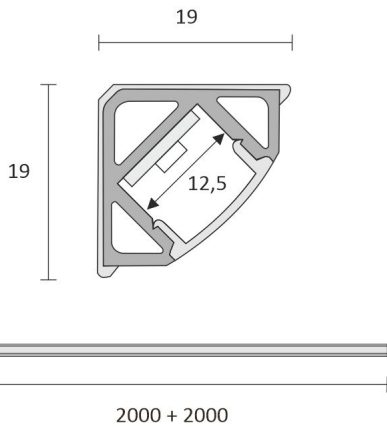

THE FOLLOWING ITEMS ARE INCLUDED

- 2 x 2m aluminum profile aluminum
- 4m ledstrip
- 2 x cord 2m
- driver 30W
- 2 x Smart 512 door sensor

CABINET SET CORNER 4M

OVERVIEW

PRODUCT CODE	96363
GTIN-CODE	6430022824508
ELECTRICAL NUMBER	4143191
ETIM GENERAL NAME	
ETIM CLASS	
ETIM GROUP	
COLOUR	Alulook
LAMP TYPE	LED

SPECIFICATIONS

PRODUCT DIMENSIONS	2150.0 x 19.0 x 19.0
MOUNTING METHOD	
COLOUR TEMPERATURE	4000 K
COLOUR RENDERING INDEX CRI	> 80
RATED LIFE TIME	54.000h (L80B10), 102.000h (L70B50)
ENERGY EFFICIENCY CLASS	
LUMINOUS FLUX	500 lm/m
EFFICIENCY	104 lm/W
VOLTAGE	
INGRESS PROTECTION CODE	IP44/IP20
NUMBER OF LEDS/M	
INPUT POWER	24 W
NUMBER OF SWITCHING CYCLES	
AMBIENT TEMPERATURE RANGE	
INPUT POWER CONNECTOR	
WARRANTY PERIOD (MONTHS)	24
ADDITIONAL COVER (MONTHS)	
INSTALLATION AND OPERATING MANUAL	https://www.limente.fi/Images/productpics/instructions/limente_ribbon-pro.pdf

CABINET SET CORNER 4M

LIMENTE CORNER, SMART 512, DRIVER

LIMENTE PROLITE, IP20

LIMENTE CORNER

LIMENTE LED28030

LIMENTE SMART 512

CABINET SET CORNER 4M