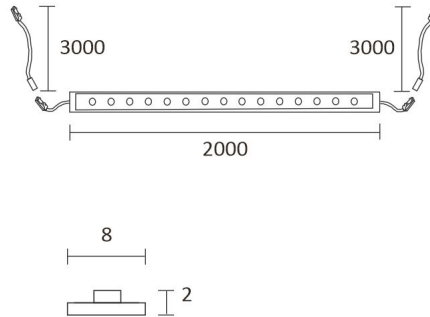

LIMENTE PROLITE, IP20