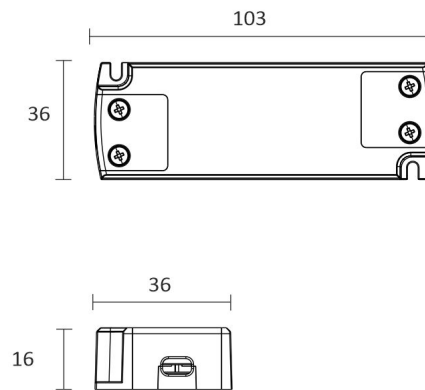

SPECIFICATIONS

PRODUCT DIMENSIONS	2000.0 x 19.0 x 19.0
MOUNTING METHOD	
COLOUR TEMPERATURE	4000 K
COLOUR RENDERING INDEX CRI	> 80
RATED LIFE TIME	54.000h (L80B10), 102.000h (L70B50)
ENERGY EFFICIENCY CLASS	
LUMINOUS FLUX	500 lm/m
EFFICIENCY	104 lm/W
VOLTAGE	
INGRESS PROTECTION CODE	IP44/IP20
NUMBER OF LEDS/M	
INPUT POWER	24 W
NUMBER OF SWITCHING CYCLES	
AMBIENT TEMPERATURE RANGE	
INPUT POWER CONNECTOR	
WARRANTY PERIOD (MONTHS)	24
ADDITIONAL COVER (MONTHS)	
INSTALLATION AND OPERATING MANUAL	https://www.limente.fi/Images/productpics/instructions/limente_led-corner.pdf

BREAKFAST CABINET SET VERTICAL

LIMENTE CORNER, SMART 512, DRIVER

LIMENTE PROLITE, IP20

LIMENTE CORNER

LIMENTE LED27015

LIMENTE SMART 512

BREAKFAST CABINET SET VERTICAL

Corner + Smart 512