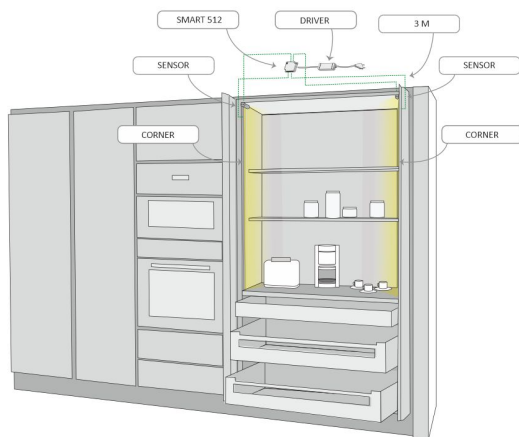

CABINET SIDES INCL. SENSOR

CORNER 2m with door sensor | 4000K | Ra>80 | aluminum
Product code: 96359

Versatile breakfast set with door sensor

LIMENTE breakfast cabinet set is a versatile solution that includes everything you need to equip your breakfast cabinet. The set is complete, including a vertical or horizontal profile light, driver, and sensor that turns on the lights when you open the cabinet door.

The breakfast cabinet is optimized with a soft, ambient light that can be left on for mood lighting. The profile, positioned at the front edge, directs a pleasant glow into the cabinet without glare. The sleek, continuous light has no visible seams and provides even illumination across the entire area.

BREAKFAST CABINET SET VERTICAL

LIMENTE CORNER, SMART 512, DRIVER

LIMENTE PROLITE, IP20

LIMENTE CORNER

LIMENTE LED27015

LIMENTE SMART 512

BREAKFAST CABINET SET VERTICAL

Corner + Smart 512