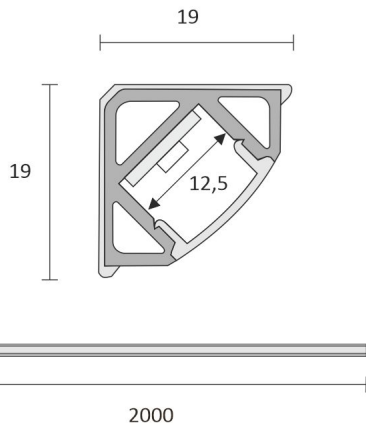

SPECIFICATIONS

PRODUCT DIMENSIONS	2000.0 x 19.0 x 19.0
MOUNTING METHOD	
COLOUR TEMPERATURE	4000 K
COLOUR RENDERING INDEX CRI	> 80
RATED LIFE TIME	54.000h (L80B10), 102.000h (L70B50)
ENERGY EFFICIENCY CLASS	
LUMINOUS FLUX	500 lm/m
EFFICIENCY	104 lm/W
VOLTAGE	
INGRESS PROTECTION CODE	IP44/IP20
NUMBER OF LEDS/M	
INPUT POWER	24 W
NUMBER OF SWITCHING CYCLES	
AMBIENT TEMPERATURE RANGE	
INPUT POWER CONNECTOR	
WARRANTY PERIOD (MONTHS)	24
ADDITIONAL COVER (MONTHS)	
INSTALLATION AND OPERATING MANUAL	https://www.limente.fi/Images/productpics/instructions/limente_led-corner.pdf

BREAKFAST CABINET SET VERTICAL

LIMENTE CORNER, SMART 512, DRIVER

LIMENTE PROLITE, IP20

LIMENTE CORNER

LIMENTE LED27015

LIMENTE SMART 512

BREAKFAST CABINET SET VERTICAL

Corner + Smart 512