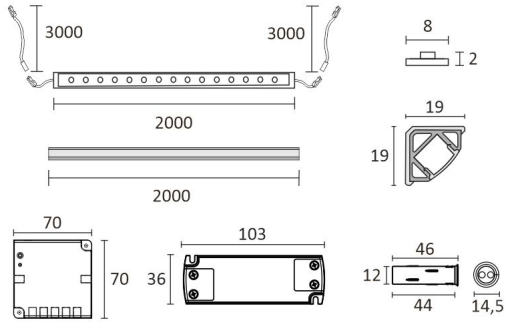

BREAKFAST CABINET SET VERTICAL

LIMENTE CORNER, SMART 512, DRIVER