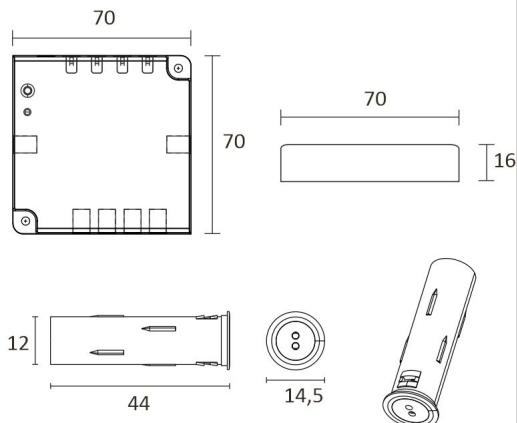

SPECIFICATIONS

PRODUCT DIMENSIONS	2000.0 x 19.0 x 19.0
MOUNTING METHOD	
COLOUR TEMPERATURE	4000 K
COLOUR RENDERING INDEX CRI	> 80
RATED LIFE TIME	54.000h (L80B10), 102.000h (L70B50)
ENERGY EFFICIENCY CLASS	
LUMINOUS FLUX	500 lm/m
EFFICIENCY	104 lm/W
VOLTAGE	
INGRESS PROTECTION CODE	IP44/IP20
NUMBER OF LEDS/M	
INPUT POWER	24 W
NUMBER OF SWITCHING CYCLES	
AMBIENT TEMPERATURE RANGE	
INPUT POWER CONNECTOR	
WARRANTY PERIOD (MONTHS)	24
ADDITIONAL COVER (MONTHS)	
INSTALLATION AND OPERATING MANUAL	https://www.limente.fi/Images/productpics/instructions/limente_led-corner.pdf

BREAKFAST CABINET SET VERTICAL

LIMENTE CORNER, SMART 512, DRIVER

LIMENTE PROLITE, IP20

LIMENTE CORNER

LIMENTE LED27015

LIMENTE SMART 512

BREAKFAST CABINET SET VERTICAL

Corner + Smart 512