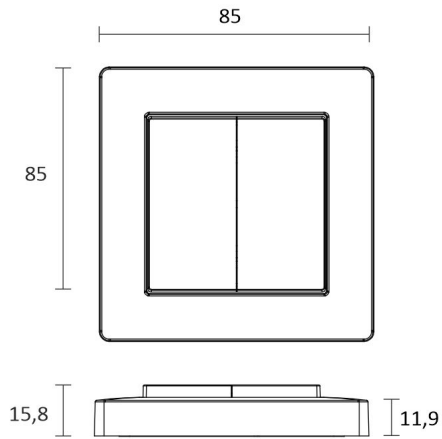

KIT-CORNER 4M + DIMMER

LIMENTE SMART 522