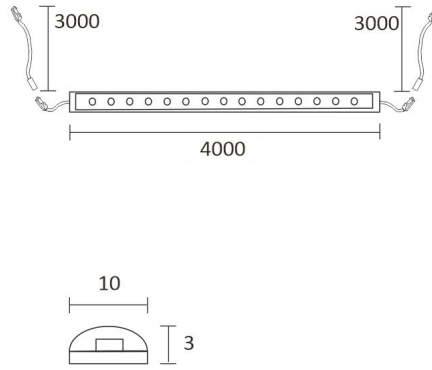

LIMENTE RIBBON IP 44, 10 mm