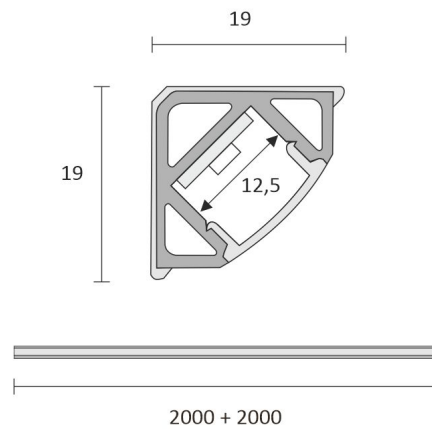

See the installation pictures for tips on how the profile can be placed in the kitchen as a working light, on top of the kitchen cabinet as indirect light or how it can be used as an indirect light for the ceiling, for example. The kitchen workspace set is available in two different lengths, 2 m and 4 m (aluminum and white), or 2,15 m and 4,3 m (black), with and without light control.

KIT-CORNER 4M + DIMMER

OVERVIEW

PRODUCT CODE	96323
GTIN-CODE	6430022821385
ELECTRICAL NUMBER	4139999
ETIM GENERAL NAME	
ETIM CLASS	
ETIM GROUP	
COLOUR	White
LAMP TYPE	LED

SPECIFICATIONS

PRODUCT DIMENSIONS	4300.0 x 19.0 x 19.0
MOUNTING METHOD	
COLOUR TEMPERATURE	4000 K
COLOUR RENDERING INDEX CRI	> 85
RATED LIFE TIME	36.000h (L80B10), 84.000h (L70B50)
ENERGY EFFICIENCY CLASS	
LUMINOUS FLUX	1512 lm/m
EFFICIENCY	126 lm/W
VOLTAGE	
INGRESS PROTECTION CODE	IP44/IP20
NUMBER OF LEDS/M	
INPUT POWER	48 W
NUMBER OF SWITCHING CYCLES	> 50 000
AMBIENT TEMPERATURE RANGE	
INPUT POWER CONNECTOR	
WARRANTY PERIOD (MONTHS)	24
ADDITIONAL COVER (MONTHS)	12
INSTALLATION AND OPERATING MANUAL	https://www.limente.fi/Images/productpics/instructions/limente_led-ribbon.pdf

KIT-CORNER 4M + DIMMER

LIMENTE SMART 522

LIMENTE RIBBON IP 44, 10 mm

LIMENTE 28060

LIMENTE LED-CORNER

KIT-CORNER 4M + DIMMER

Corner

LIMENTE
HELSINKI