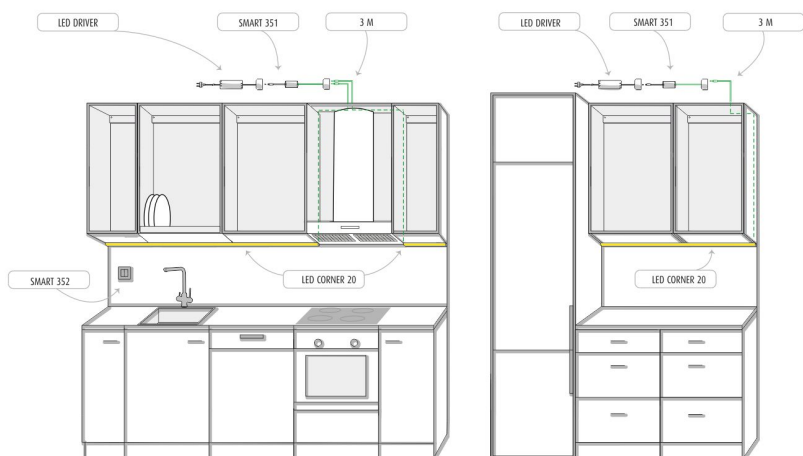

KIT-CORNER 4M + DIMMER

4000 K | white | 1512 lm/m | CRI>85

Product code: 96323

An extendable profile fixture

The LIMENTE workspace light set is a versatile, shortenable light solution that can be used to create work and mood light and it is great for example as an indirect light on top of the cabinet, in recesses, plinths, ceilings, etc. in addition to kitchen work lighting. In the kitchen workspace, the profile is placed close to the front edge of the bottom of the top cabinet.

See the installation pictures for tips on how the profile can be placed in the kitchen as a working light, on top of the kitchen cabinet as indirect light or how it can be used as an indirect light for the ceiling, for example. The kitchen workspace set is available in two different lengths, 2 m and 4 m (aluminum and white), or 2,15 m and 4,3 m (black), with and without light control.

KIT-CORNER 4M + DIMMER

OVERVIEW

PRODUCT CODE	96323
GTIN-CODE	6430022821385
ELECTRICAL NUMBER	4139999
ETIM GENERAL NAME	
ETIM CLASS	
ETIM GROUP	
COLOUR	White
LAMP TYPE	LED

SPECIFICATIONS

PRODUCT DIMENSIONS	4300.0 x 19.0 x 19.0
MOUNTING METHOD	
COLOUR TEMPERATURE	4000 K
COLOUR RENDERING INDEX CRI	> 85
RATED LIFE TIME	36.000h (L80B10), 84.000h (L70B50)
ENERGY EFFICIENCY CLASS	
LUMINOUS FLUX	1512 lm/m
EFFICIENCY	126 lm/W
VOLTAGE	
INGRESS PROTECTION CODE	IP44/IP20
NUMBER OF LEDS/M	
INPUT POWER	48 W
NUMBER OF SWITCHING CYCLES	> 50 000
AMBIENT TEMPERATURE RANGE	
INPUT POWER CONNECTOR	
WARRANTY PERIOD (MONTHS)	24
ADDITIONAL COVER (MONTHS)	12
INSTALLATION AND OPERATING MANUAL	https://www.limente.fi/Images/productpics/instructions/limente_led-ribbon.pdf

KIT-CORNER 4M + DIMMER

LIMENTE SMART 522

LIMENTE RIBBON IP 44, 10 mm

LIMENTE 28060

LIMENTE LED-CORNER

KIT-CORNER 4M + DIMMER

Corner

LIMENTE
HELSINKI