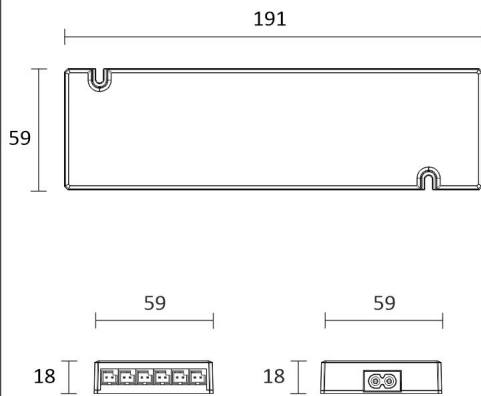

See the installation pictures for tips on how the profile can be placed in the kitchen as a working light, on top of the kitchen cabinet as indirect light or how it can be used as an indirect light for the ceiling, for example. The kitchen workspace set is available in two different lengths, 2 m and 4 m (aluminum and white), or 2,15 m and 4,3 m (black), with and without light control.

KIT-CORNER 4M + DIMMER

OVERVIEW

PRODUCT CODE	96323
GTIN-CODE	6430022821385
ELECTRICAL NUMBER	4139999
ETIM GENERAL NAME	
ETIM CLASS	
ETIM GROUP	
COLOUR	White
LAMP TYPE	LED

SPECIFICATIONS

PRODUCT DIMENSIONS	4300.0 x 19.0 x 19.0
MOUNTING METHOD	
COLOUR TEMPERATURE	4000 K
COLOUR RENDERING INDEX CRI	> 85
RATED LIFE TIME	36.000h (L80B10), 84.000h (L70B50)
ENERGY EFFICIENCY CLASS	
LUMINOUS FLUX	1512 lm/m
EFFICIENCY	126 lm/W
VOLTAGE	
INGRESS PROTECTION CODE	IP44/IP20
NUMBER OF LEDS/M	
INPUT POWER	48 W
NUMBER OF SWITCHING CYCLES	> 50 000
AMBIENT TEMPERATURE RANGE	
INPUT POWER CONNECTOR	
WARRANTY PERIOD (MONTHS)	24
ADDITIONAL COVER (MONTHS)	12
INSTALLATION AND OPERATING MANUAL	https://www.limente.fi/Images/productpics/instructions/limente_led-ribbon.pdf

KIT-CORNER 4M + DIMMER

LIMENTE SMART 522

LIMENTE RIBBON IP 44, 10 mm

LIMENTE 28060

LIMENTE LED-CORNER

KIT-CORNER 4M + DIMMER

Corner

LIMENTE
HELSINKI