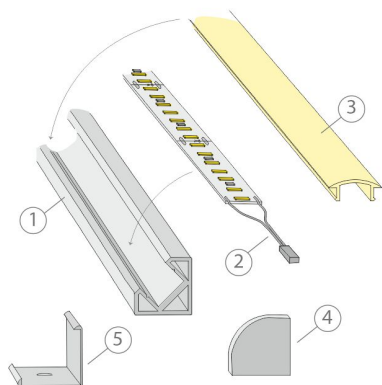

See the installation pictures for tips on how the profile can be placed in the kitchen as a working light, on top of the kitchen cabinet as indirect light or how it can be used as an indirect light for the ceiling, for example. The kitchen workspace set is available in two different lengths, 2 m and 4 m (aluminum and white), or 2,15 m and 4,3 m (black), with and without light control.

KIT-CORNER 4M + DIMMER

LIMENTE SMART 522

LIMENTE RIBBON IP 44, 10 mm

LIMENTE 28060

LIMENTE LED-CORNER

KIT-CORNER 4M + DIMMER

Corner

LIMENTE
HELSINKI