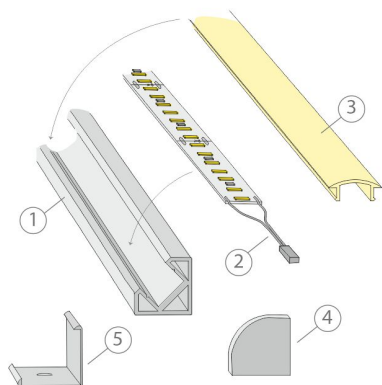

See the installation pictures for tips on how the profile can be placed in the kitchen as a working light, on top of the kitchen cabinet as indirect light or how it can be used as an indirect light for the ceiling, for example. The kitchen workspace set is available in two different lengths, 2 m and 4 m (alu), or 2,15 m and 4,3 m (white and black), with and without light control.

KIT-CORNER 4M + DIMMER

LIMENTE SMART 522

LIMENTE RIBBON IP 44, 10 mm

LIMENTE 28060

LIMENTE LED-CORNER

KIT-CORNER 4M + DIMMER

Corner

LIMENTE
HELSINKI