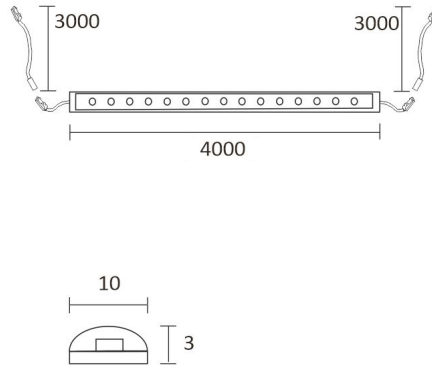

LIMENTE RIBBON IP 44, 10 mm