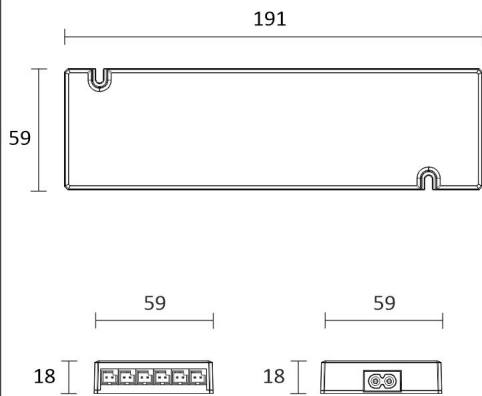

See the installation pictures for tips on how the profile can be placed in the kitchen as a working light, on top of the kitchen cabinet as indirect light or how it can be used as an indirect light for the ceiling, for example. The kitchen workspace set is available in two different lengths, 2 m and 4 m (alu), or 2,15 m and 4,3 m (white and black), with and without light control.

KIT-CORNER 4M + DIMMER

OVERVIEW

PRODUCT CODE	96319
GTIN-CODE	6430022821323
ELECTRICAL NUMBER	4139995
ETIM GENERAL NAME	
ETIM CLASS	
ETIM GROUP	
COLOUR	Black
LAMP TYPE	LED

SPECIFICATIONS

PRODUCT DIMENSIONS	4300.0 x 19.0 x 19.0
MOUNTING METHOD	
COLOUR TEMPERATURE	4000 K
COLOUR RENDERING INDEX CRI	> 85
RATED LIFE TIME	84.000h (L70B50), 36.000h (L80B10)
ENERGY EFFICIENCY CLASS	
LUMINOUS FLUX	1512 lm/m
EFFICIENCY	126 lm/W
VOLTAGE	
INGRESS PROTECTION CODE	IP44/IP20
NUMBER OF LEDS/M	
INPUT POWER	48 W
NUMBER OF SWITCHING CYCLES	> 50 000
AMBIENT TEMPERATURE RANGE	
INPUT POWER CONNECTOR	
WARRANTY PERIOD (MONTHS)	24
ADDITIONAL COVER (MONTHS)	12
INSTALLATION AND OPERATING MANUAL	https://www.limente.fi/Images/productpics/instructions/limente_led-ribbon.pdf

KIT-CORNER 4M + DIMMER

LIMENTE SMART 522

LIMENTE RIBBON IP 44, 10 mm

LIMENTE 28060

LIMENTE LED-CORNER

KIT-CORNER 4M + DIMMER

Corner

LIMENTE
HELSINKI