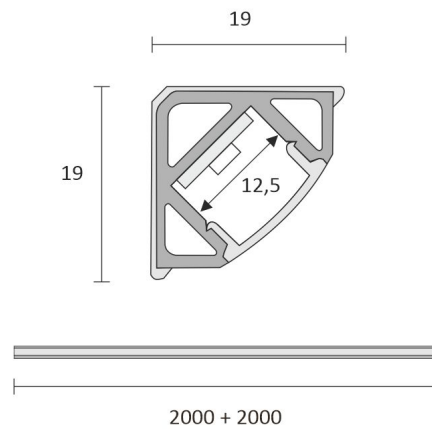

See the installation pictures for tips on how the profile can be placed in the kitchen as a working light, on top of the kitchen cabinet as indirect light or how it can be used as an indirect light for the ceiling, for example. The kitchen workspace set is available in two different lengths, 2 m and 4 m (alu), or 2,15 m and 4,3 m (white and black), with and without light control.

KIT-CORNER 4M + DIMMER

OVERVIEW

PRODUCT CODE	96319
GTIN-CODE	6430022821323
ELECTRICAL NUMBER	4139995
ETIM GENERAL NAME	
ETIM CLASS	
ETIM GROUP	
COLOUR	Black
LAMP TYPE	LED

SPECIFICATIONS

PRODUCT DIMENSIONS	4300.0 x 19.0 x 19.0
MOUNTING METHOD	
COLOUR TEMPERATURE	4000 K
COLOUR RENDERING INDEX CRI	> 85
RATED LIFE TIME	84.000h (L70B50), 36.000h (L80B10)
ENERGY EFFICIENCY CLASS	
LUMINOUS FLUX	1512 lm/m
EFFICIENCY	126 lm/W
VOLTAGE	
INGRESS PROTECTION CODE	IP44/IP20
NUMBER OF LEDS/M	
INPUT POWER	48 W
NUMBER OF SWITCHING CYCLES	> 50 000
AMBIENT TEMPERATURE RANGE	
INPUT POWER CONNECTOR	
WARRANTY PERIOD (MONTHS)	24
ADDITIONAL COVER (MONTHS)	12
INSTALLATION AND OPERATING MANUAL	https://www.limente.fi/Images/productpics/instructions/limente_led-ribbon.pdf

KIT-CORNER 4M + DIMMER

LIMENTE SMART 522

LIMENTE RIBBON IP 44, 10 mm

LIMENTE 28060

LIMENTE LED-CORNER

KIT-CORNER 4M + DIMMER

Corner

LIMENTE
HELSINKI