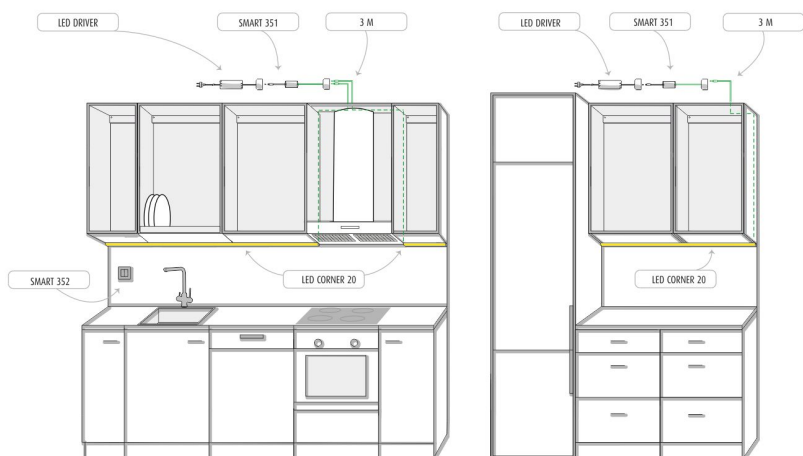

KIT-CORNER 4M + DIMMER

4000 K | black | 1512 lm/m | CRI>85

Product code: 96319

An extendable profile fixture

The LIMENTE workspace light set is a versatile, shortenable light solution that can be used to create work and mood light and it is great for example as an indirect light on top of the cabinet, in recesses, plinths, ceilings, etc. in addition to kitchen work lighting. In the kitchen workspace, the profile is placed close to the front edge of the bottom of the top cabinet.

See the installation pictures for tips on how the profile can be placed in the kitchen as a working light, on top of the kitchen cabinet as indirect light or how it can be used as an indirect light for the ceiling, for example. The kitchen workspace set is available in two different lengths, 2 m and 4 m (alu), or 2,15 m and 4,3 m (white and black), with and without light control.

KIT-CORNER 4M + DIMMER

OVERVIEW

PRODUCT CODE	96319
GTIN-CODE	6430022821323
ELECTRICAL NUMBER	4139995
ETIM GENERAL NAME	
ETIM CLASS	
ETIM GROUP	
COLOUR	Black
LAMP TYPE	LED

SPECIFICATIONS

PRODUCT DIMENSIONS	4300.0 x 19.0 x 19.0
MOUNTING METHOD	
COLOUR TEMPERATURE	4000 K
COLOUR RENDERING INDEX CRI	> 85
RATED LIFE TIME	84.000h (L70B50), 36.000h (L80B10)
ENERGY EFFICIENCY CLASS	
LUMINOUS FLUX	1512 lm/m
EFFICIENCY	126 lm/W
VOLTAGE	
INGRESS PROTECTION CODE	IP44/IP20
NUMBER OF LEDS/M	
INPUT POWER	48 W
NUMBER OF SWITCHING CYCLES	> 50 000
AMBIENT TEMPERATURE RANGE	
INPUT POWER CONNECTOR	
WARRANTY PERIOD (MONTHS)	24
ADDITIONAL COVER (MONTHS)	12
INSTALLATION AND OPERATING MANUAL	https://www.limente.fi/Images/productpics/instructions/limente_led-ribbon.pdf

KIT-CORNER 4M + DIMMER

LIMENTE SMART 522

LIMENTE RIBBON IP 44, 10 mm

LIMENTE 28060

LIMENTE LED-CORNER

KIT-CORNER 4M + DIMMER

Corner

LIMENTE
HELSINKI