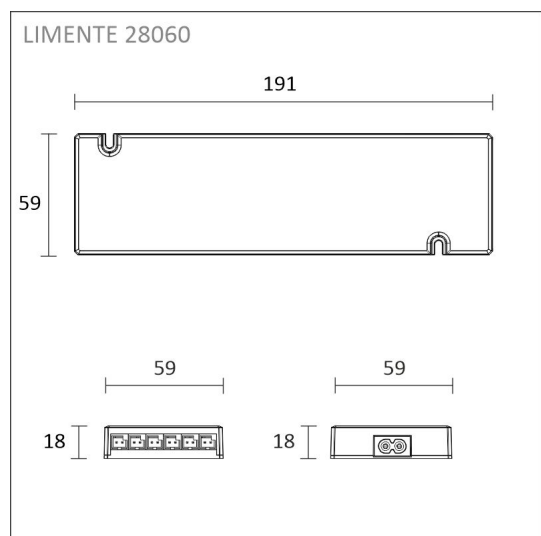

KIT-CORNER 4M + DIMMER