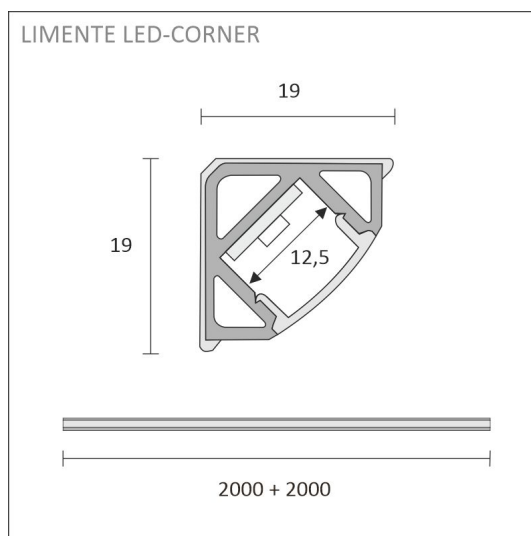

KIT-CORNER 4M + DIMMER