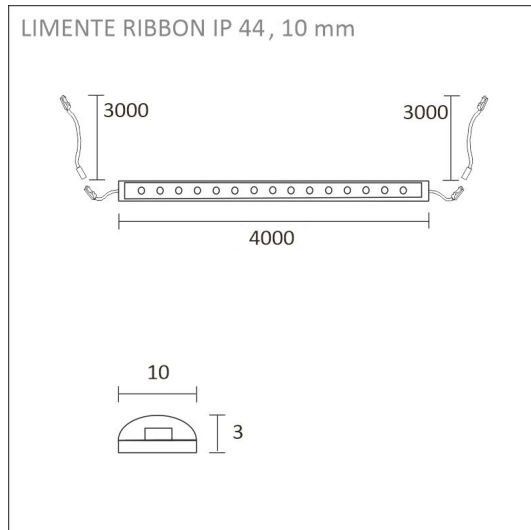

KIT-CORNER 4M + DIMMER