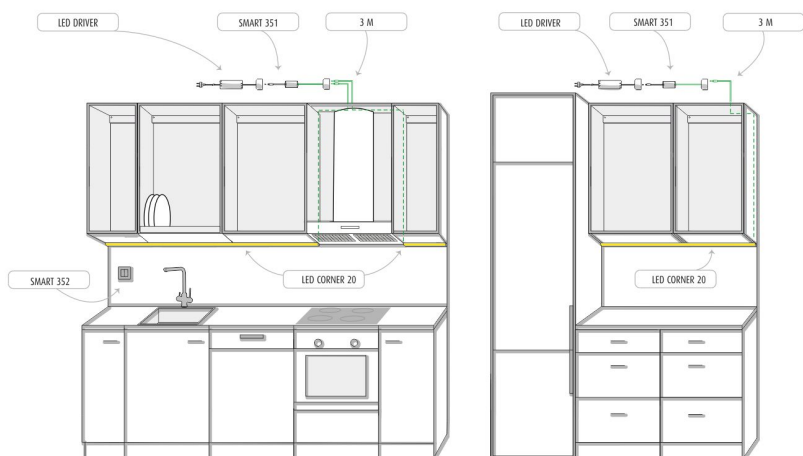

KIT-CORNER 4M + DIMMER

4000 K | aluminium | 1512 lm/m | CRI>85
Product code: 96315

An extendable profile fixture

The LIMENTE workspace light set is a versatile, shortenable light solution that can be used to create work and mood light and it is great for example as an indirect light on top of the cabinet, in recesses, plinths, ceilings, etc. in addition to kitchen work lighting. In the kitchen workspace, the profile is placed close to the front edge of the bottom of the top cabinet.

See the installation pictures for tips on how the profile can be placed in the kitchen as a working light, on top of the kitchen cabinet as indirect light or how it can be used as an indirect light for the ceiling, for example. The kitchen workspace set is available in two different lengths, 2 m and 4 m (alu), or 2,15 m and 4,3 m (white and black), with and without light control.

KIT-CORNER 4M + DIMMER

OVERVIEW

PRODUCT CODE	96315
GTIN-CODE	6430022821279
ELECTRICAL NUMBER	4139991
ETIM GENERAL NAME	
ETIM CLASS	
ETIM GROUP	
COLOUR	Alulook
LAMP TYPE	LED

SPECIFICATIONS

PRODUCT DIMENSIONS	4000.0 x 19.0 x 19.0
MOUNTING METHOD	
COLOUR TEMPERATURE	4000 K
COLOUR RENDERING INDEX CRI	> 85
RATED LIFE TIME	84.000h (L70B50), 36.000h (L80B10)
ENERGY EFFICIENCY CLASS	
LUMINOUS FLUX	1512 lm/m
EFFICIENCY	126 lm/W
VOLTAGE	
INGRESS PROTECTION CODE	IP44/IP20
NUMBER OF LEDS/M	
INPUT POWER	48 W
NUMBER OF SWITCHING CYCLES	> 50 000
AMBIENT TEMPERATURE RANGE	
INPUT POWER CONNECTOR	
WARRANTY PERIOD (MONTHS)	24
ADDITIONAL COVER (MONTHS)	12
INSTALLATION AND OPERATING MANUAL	https://www.limente.fi/Images/productpics/instructions/limente_led-ribbon.pdf

KIT-CORNER 4M + DIMMER

KIT-CORNER 4M + DIMMER

Corner

LIMENTE
HELSINKI

LIMENTE
HELSINKI