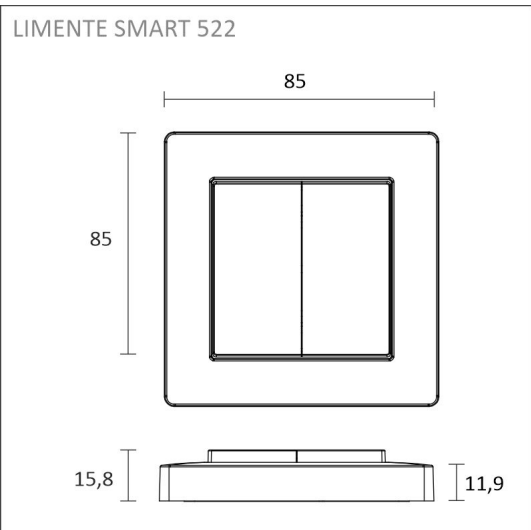

KIT-CORNER 4M + DIMMER