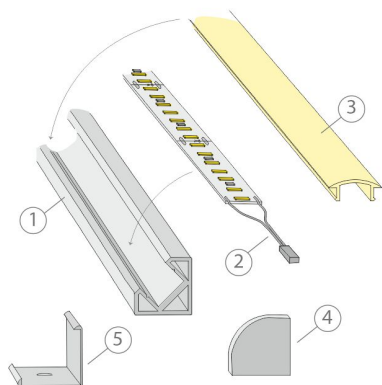

KIT-CORNER 4M + DIMMER

Corner