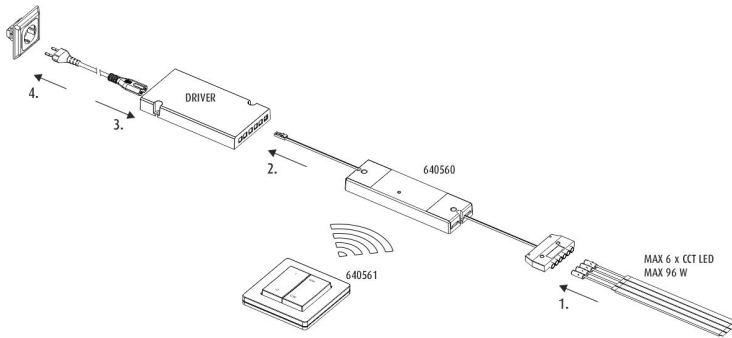

KIT-CCT 2M, DRIVER+DIMMER

Smart Luxus CCT