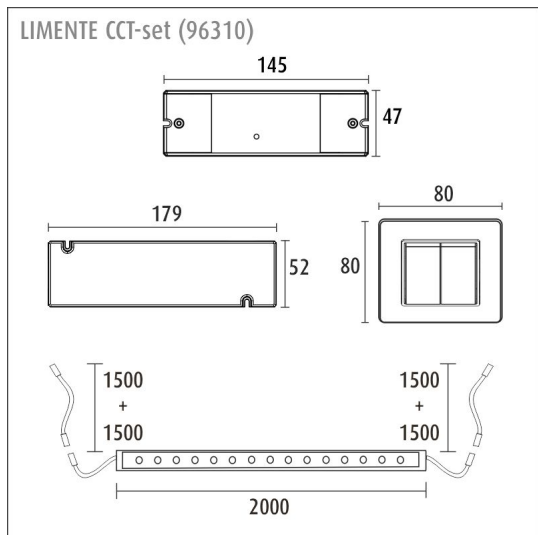

KIT-CCT 2M, DRIVER+DIMMER