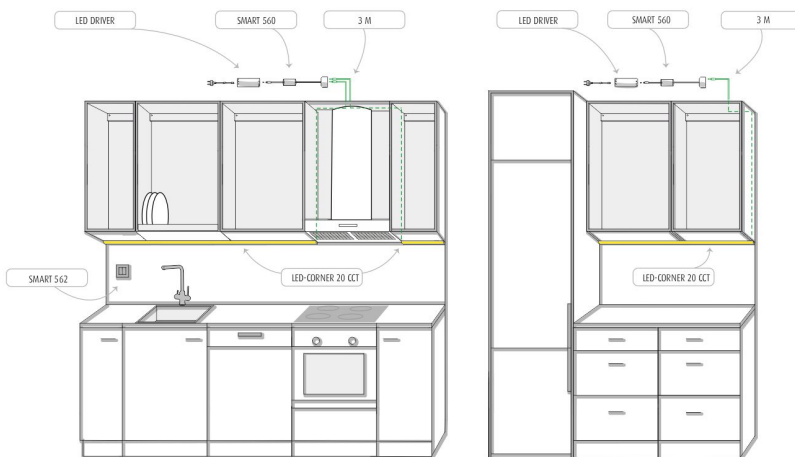

Smart Luxus CCT + Led-Corner CCT