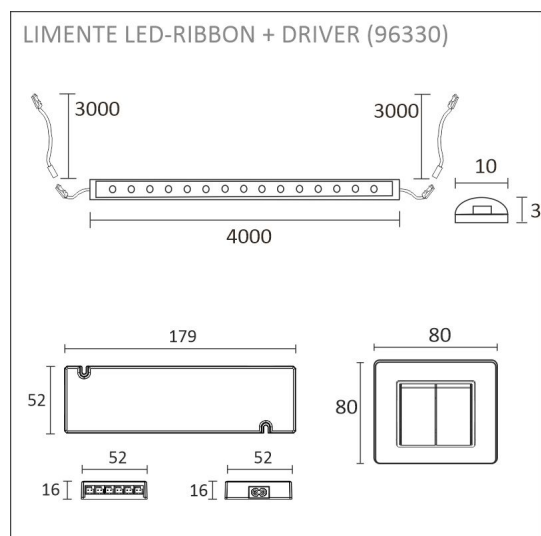

KIT-LINEA 4M + DIMMER