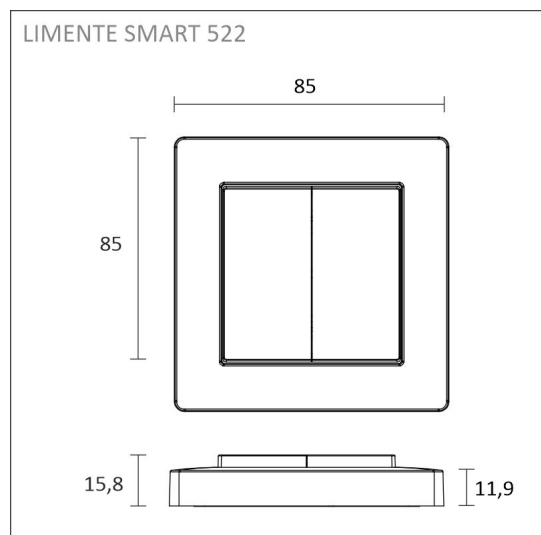

KIT-LINEA 4M + DIMMER