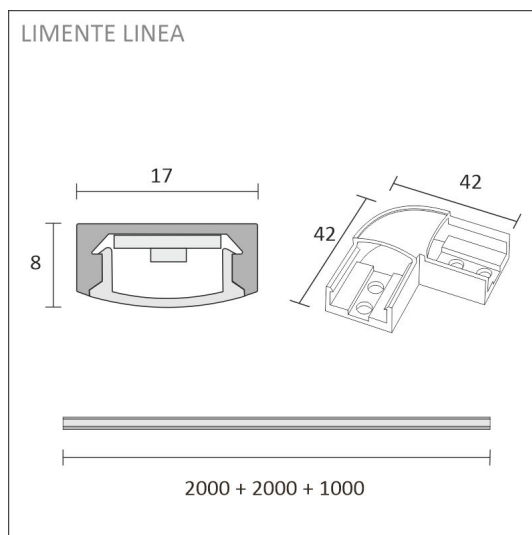

KIT-LINEA 4M + DIMMER