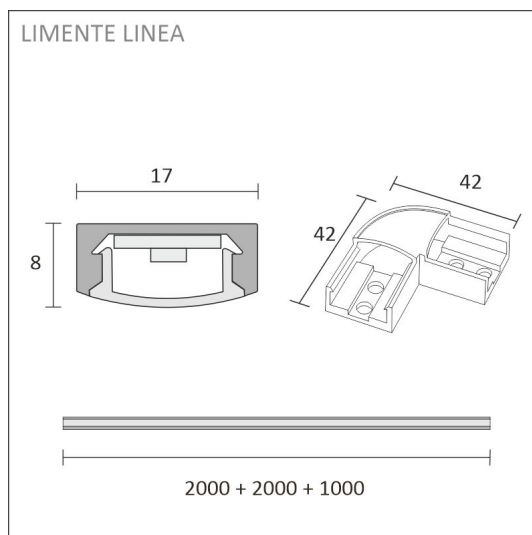

KIT-LINEA 4M