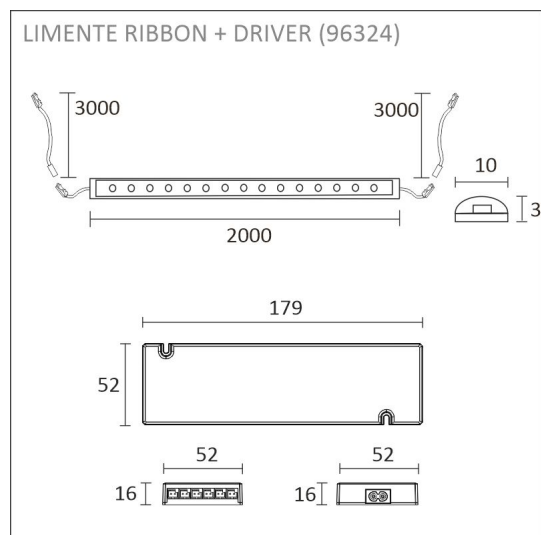

KIT-LINEA 4M