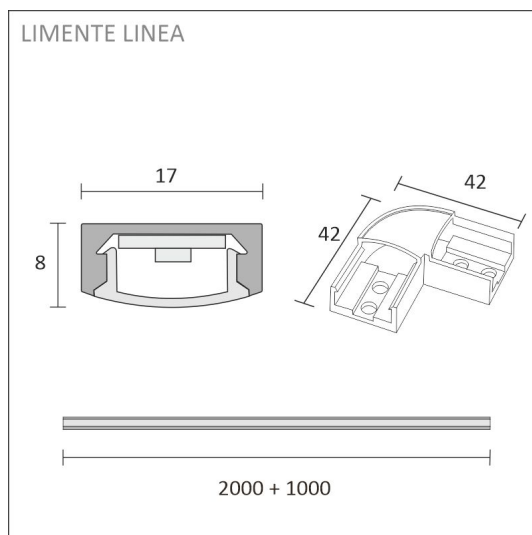

KIT-LINEA 2M