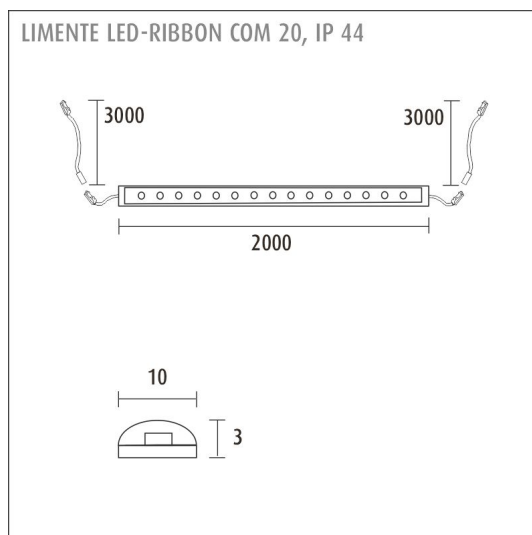

KIT-LINEA 2M