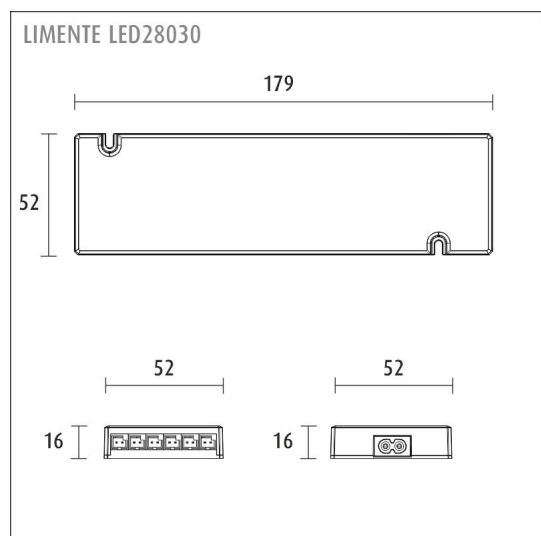

KIT-LINEA 2M