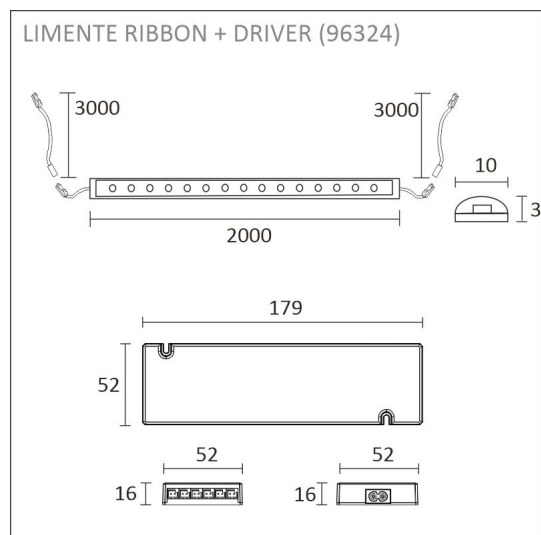

KIT-LINEA 2M