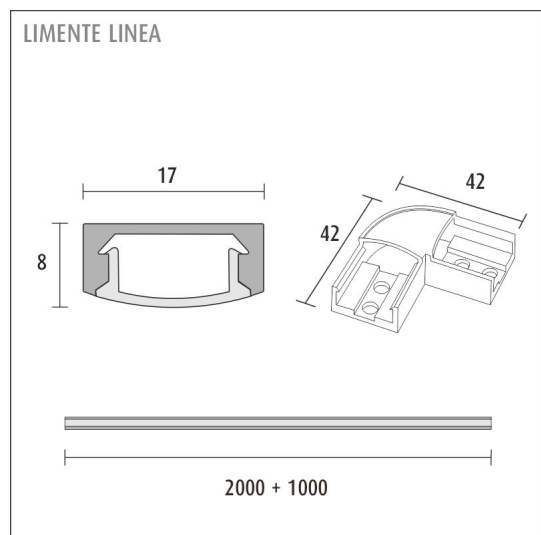

KIT-LINEA 2M