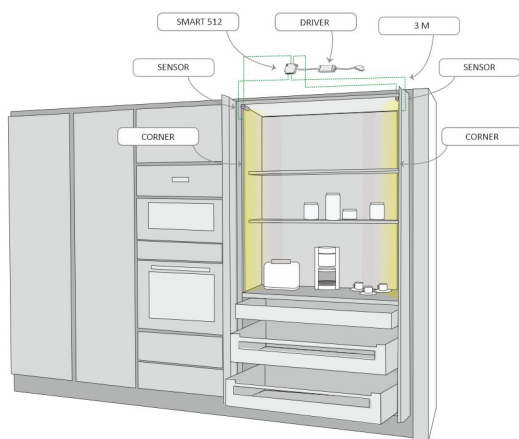

BREAKFAST CABINET SET 2M

500 lm/m | white | SMART door sensor
Product code: 96302

Versatile breakfast set with door sensor

LIMENTE breakfast cabinet set is a versatile solution that includes everything you need to equip your breakfast cabinet. The set is complete, including a vertical or horizontal profile light, driver, and sensor that turns on the lights when you open the cabinet door.

The breakfast cabinet is optimized with a soft, ambient light that can be left on for mood lighting. The profile, positioned at the front edge, directs a pleasant glow into the cabinet without glare. The sleek, continuous light has no visible seams and provides even illumination across the entire area.

BREAKFAST CABINET SET 2M VERTICAL

LIMENTE CORNER, SMART 512, DRIVER

LIMENTE PROLITE, IP20

LIMENTE CORNER

LIMENTE LED27015

LIMENTE SMART 512

BREAKFAST CABINET SET 2M VERTICAL

Corner + Smart 512