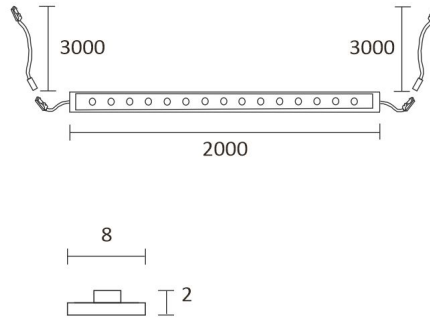

LIMENTE PROLITE, IP20