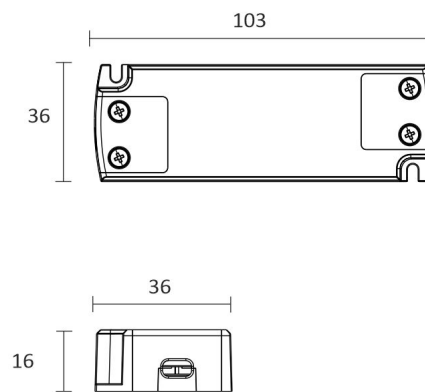

SPECIFICATIONS

PRODUCT DIMENSIONS	2000.0 x 19.0 x 19.0
MOUNTING METHOD	Surface mounting
COLOUR TEMPERATURE	4000 K
COLOUR RENDERING INDEX CRI	> 80
RATED LIFE TIME	102.000h
ENERGY EFFICIENCY CLASS	
LUMINOUS FLUX	500 lm/m
EFFICIENCY	104 lm/W
VOLTAGE	24 V DC
INGRESS PROTECTION CODE	IP44/IP20
NUMBER OF LEDS/M	180
INPUT POWER	15 W
NUMBER OF SWITCHING CYCLES	
AMBIENT TEMPERATURE RANGE	
INPUT POWER CONNECTOR	
WARRANTY PERIOD (MONTHS)	24
ADDITIONAL COVER (MONTHS)	
INSTALLATION AND OPERATING MANUAL	https://www.limente.fi/Images/productpics/instructions/limente_ribbon-pro.pdf

BREAKFAST CABINET SET 2M VERTICAL

LIMENTE CORNER, SMART 512, DRIVER

LIMENTE PROLITE, IP20

LIMENTE CORNER

LIMENTE LED27015

LIMENTE SMART 512

BREAKFAST CABINET SET 2M VERTICAL

Corner + Smart 512