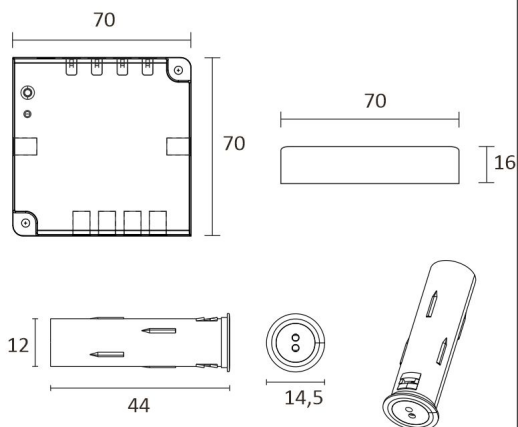

SPECIFICATIONS

PRODUCT DIMENSIONS	2000.0 x 19.0 x 19.0
MOUNTING METHOD	Surface mounting
COLOUR TEMPERATURE	4000 K
COLOUR RENDERING INDEX CRI	> 80
RATED LIFE TIME	102.000h
ENERGY EFFICIENCY CLASS	
LUMINOUS FLUX	500 lm/m
EFFICIENCY	104 lm/W
VOLTAGE	24 V DC
INGRESS PROTECTION CODE	IP44/IP20
NUMBER OF LEDS/M	180
INPUT POWER	15 W
NUMBER OF SWITCHING CYCLES	
AMBIENT TEMPERATURE RANGE	
INPUT POWER CONNECTOR	
WARRANTY PERIOD (MONTHS)	24
ADDITIONAL COVER (MONTHS)	
INSTALLATION AND OPERATING MANUAL	https://www.limente.fi/Images/productpics/instructions/limente_ribbon-pro.pdf

BREAKFAST CABINET SET 2M VERTICAL

LIMENTE CORNER, SMART 512, DRIVER

LIMENTE PROLITE, IP20

LIMENTE CORNER

LIMENTE LED27015

LIMENTE SMART 512

BREAKFAST CABINET SET 2M VERTICAL

Corner + Smart 512