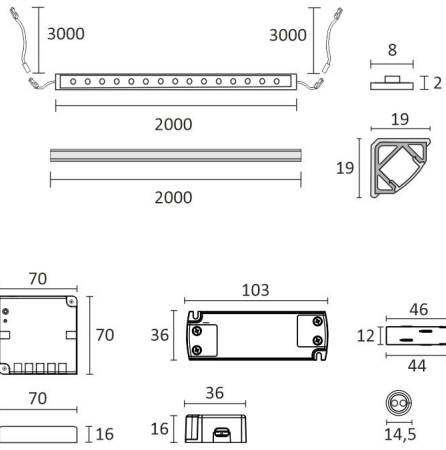

BREAKFAST CABINET SET 2M VERTICAL

LIMENTE CORNER, SMART 512, DRIVER