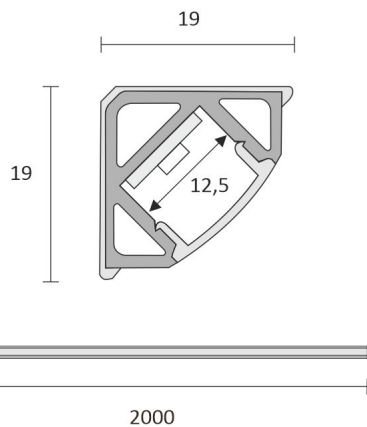

SPECIFICATIONS

PRODUCT DIMENSIONS	2000.0 x 19.0 x 19.0
MOUNTING METHOD	Surface mounting
COLOUR TEMPERATURE	4000 K
COLOUR RENDERING INDEX CRI	> 80
RATED LIFE TIME	102.000h
ENERGY EFFICIENCY CLASS	
LUMINOUS FLUX	500 lm/m
EFFICIENCY	104 lm/W
VOLTAGE	24 V DC
INGRESS PROTECTION CODE	IP44/IP20
NUMBER OF LEDS/M	180
INPUT POWER	15 W
NUMBER OF SWITCHING CYCLES	
AMBIENT TEMPERATURE RANGE	
INPUT POWER CONNECTOR	
WARRANTY PERIOD (MONTHS)	24
ADDITIONAL COVER (MONTHS)	
INSTALLATION AND OPERATING MANUAL	https://www.limente.fi/Images/productpics/instructions/limente_ribbon-pro.pdf

BREAKFAST CABINET SET 2M VERTICAL

LIMENTE CORNER, SMART 512, DRIVER

LIMENTE PROLITE, IP20

LIMENTE CORNER

LIMENTE LED27015

LIMENTE SMART 512

BREAKFAST CABINET SET 2M VERTICAL

Corner + Smart 512