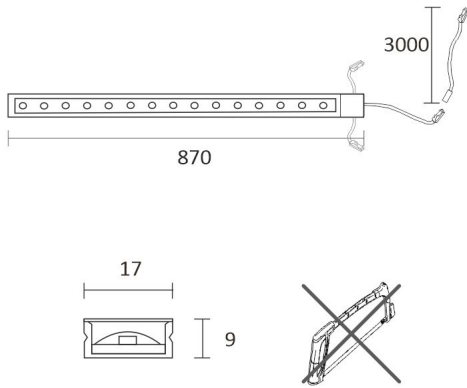

BREAKFAST CABINET SET 3 X 87

LIMENTE PROFIL 87