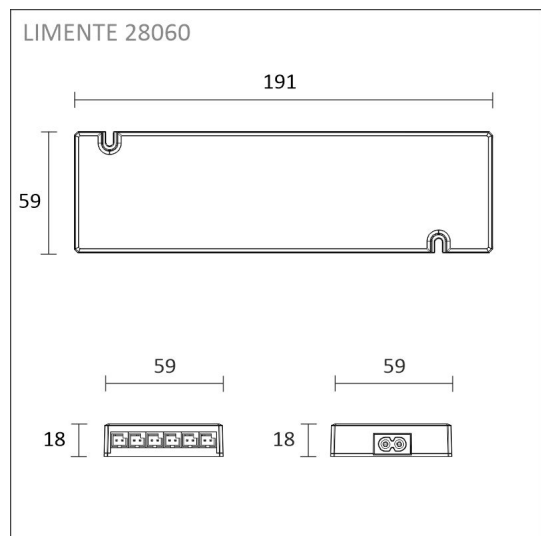

BREAKFAST CABINET SET 3 X 87