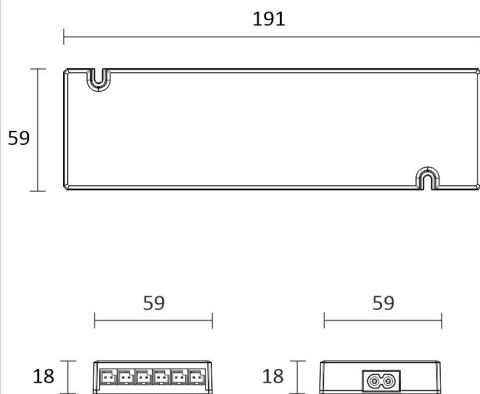

SPECIFICATIONS

PRODUCT DIMENSIONS	870.0 x 17.0 x 9.0
MOUNTING METHOD	Surface mounting
COLOUR TEMPERATURE	
COLOUR RENDERING INDEX CRI	> 95
RATED LIFE TIME	
ENERGY EFFICIENCY CLASS	
LUMINOUS FLUX	3 x 946 lm
EFFICIENCY	50 lm/W
VOLTAGE	24 V DC
INGRESS PROTECTION CODE	IP44/IP20
NUMBER OF LEDS/M	
INPUT POWER	3 x 19 W
NUMBER OF SWITCHING CYCLES	
AMBIENT TEMPERATURE RANGE	
INPUT POWER CONNECTOR	
WARRANTY PERIOD (MONTHS)	24
ADDITIONAL COVER (MONTHS)	
INSTALLATION AND OPERATING MANUAL	https://www.limente.fi/Images/productpics/instructions/limente_led-profil-lux.pdf

BREAKFAST CABINET SET 3 X 87

LIMENTE PROFIL 87

LIMENTE SMART 512

LIMENTE 28060

BREAKFAST CABINET SET 3 X 87