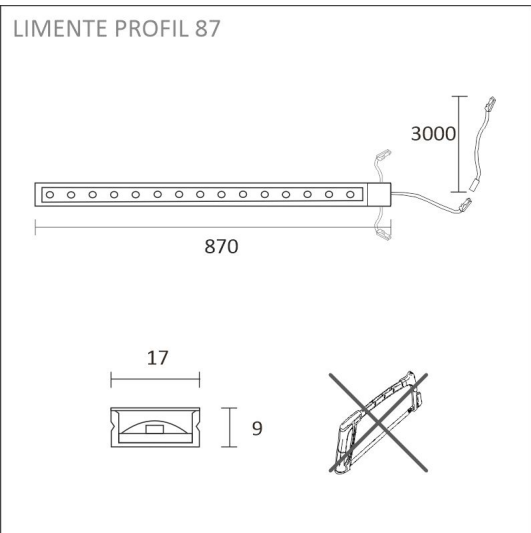

BREAKFAST CABINET SET 3 X 87