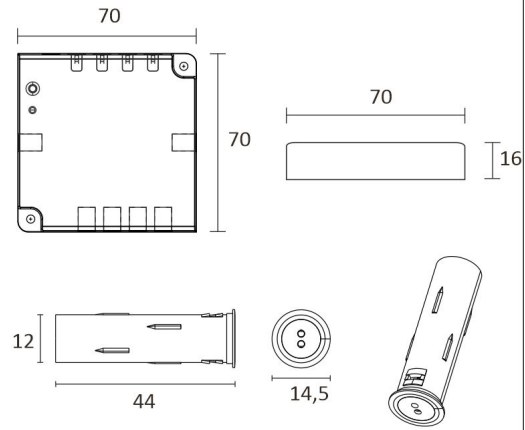

SPECIFICATIONS

PRODUCT DIMENSIONS	870.0 x 17.0 x 9.0
MOUNTING METHOD	Surface mounting
COLOUR TEMPERATURE	
COLOUR RENDERING INDEX CRI	> 95
RATED LIFE TIME	
ENERGY EFFICIENCY CLASS	
LUMINOUS FLUX	3 x 946 lm
EFFICIENCY	50 lm/W
VOLTAGE	24 V DC
INGRESS PROTECTION CODE	IP44/IP20
NUMBER OF LEDS/M	
INPUT POWER	3 x 19 W
NUMBER OF SWITCHING CYCLES	
AMBIENT TEMPERATURE RANGE	
INPUT POWER CONNECTOR	
WARRANTY PERIOD (MONTHS)	24
ADDITIONAL COVER (MONTHS)	
INSTALLATION AND OPERATING MANUAL	https://www.limente.fi/Images/productpics/instructions/limente_led-profil-lux.pdf

BREAKFAST CABINET SET 3 X 87

LIMENTE PROFIL 87

LIMENTE SMART 512

LIMENTE 28060

BREAKFAST CABINET SET 3 X 87