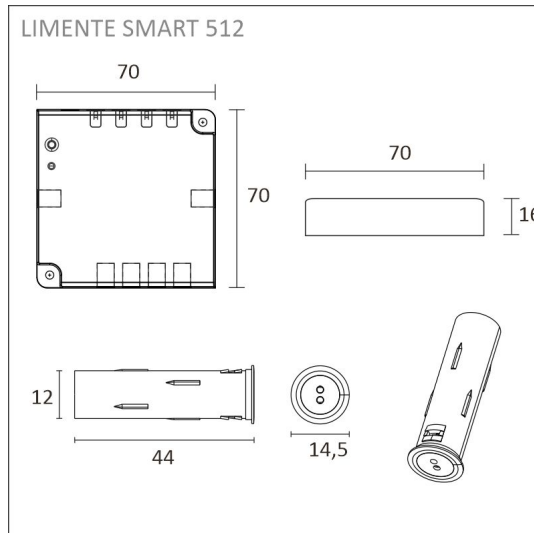

BREAKFAST CABINET SET 3 X 87