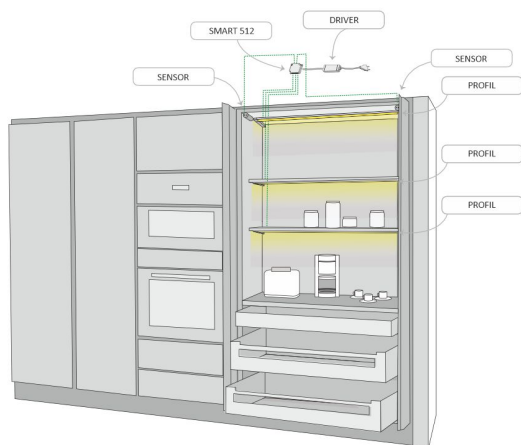

BREAKFAST CABINET SET 3 X 87

3 x 946 lm | aluminum | SMART door sensor
Product code: 96301

An extremely low and efficient profile fixture with door sensor to breakfast cabinet

LIMENTE PROFIL is a part of LIMENTE collection. The LIMENTE collection provides the best quality of light in technical features, such as efficiency and color rendering, and maximizes the lifespan of the product. PROFIL is a simple and cost-efficient choice to light up your breakfast cabinet!

SPECIFICATIONS

PRODUCT DIMENSIONS	870.0 x 17.0 x 9.0
MOUNTING METHOD	Surface mounting
COLOUR TEMPERATURE	
COLOUR RENDERING INDEX CRI	> 95
RATED LIFE TIME	
ENERGY EFFICIENCY CLASS	
LUMINOUS FLUX	3 x 946 lm
EFFICIENCY	50 lm/W
VOLTAGE	24 V DC
INGRESS PROTECTION CODE	IP44/IP20
NUMBER OF LEDS/M	
INPUT POWER	3 x 19 W
NUMBER OF SWITCHING CYCLES	
AMBIENT TEMPERATURE RANGE	
INPUT POWER CONNECTOR	
WARRANTY PERIOD (MONTHS)	24
ADDITIONAL COVER (MONTHS)	
INSTALLATION AND OPERATING MANUAL	https://www.limente.fi/Images/productpics/instructions/limente_led-profil-lux.pdf

BREAKFAST CABINET SET 3 X 87

BREAKFAST CABINET SET 3 X 87

Profil + Smart 512

LIMENTE
HELSINKI