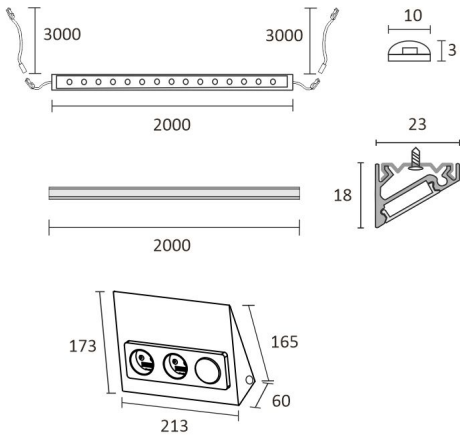

KIT-LUXOR 2M + DIMMER + LUXA-31 SOCKET

LIMENTE LUXOR + LUXA-31