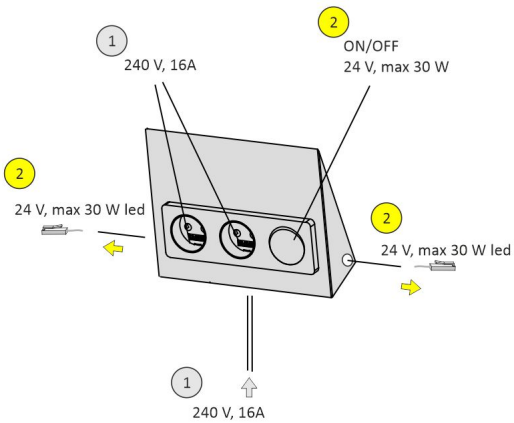

OVERVIEW

PRODUCT CODE	96264
GTIN-CODE	6430022824430
ELECTRICAL NUMBER	4143181
ETIM GENERAL NAME	
ETIM CLASS	
ETIM GROUP	
COLOUR	White
LAMP TYPE	LED

SPECIFICATIONS

PRODUCT DIMENSIONS	2000.0 x 10.0 x 3.0
MOUNTING METHOD	
COLOUR TEMPERATURE	4000 K
COLOUR RENDERING INDEX CRI	> 85
RATED LIFE TIME	36.000h (L80B10), 84.000h (L70B50)
ENERGY EFFICIENCY CLASS	
LUMINOUS FLUX	1512 lm/m
EFFICIENCY	126 lm/W
VOLTAGE	
INGRESS PROTECTION CODE	IP44/IP20
NUMBER OF LEDS/M	
INPUT POWER	24 W
NUMBER OF SWITCHING CYCLES	> 50 000
AMBIENT TEMPERATURE RANGE	
INPUT POWER CONNECTOR	
WARRANTY PERIOD (MONTHS)	24
ADDITIONAL COVER (MONTHS)	
INSTALLATION AND OPERATING MANUAL	https://www.limente.fi/Images/productpics/instructions/limente_ribbon-pro.pdf

KIT-LUXOR 2M + DIMMER + LUXA-31 SOCKET

LIMENTE LUXOR + LUXA-31

LIMENTE LUXA-31

LIMENTE LUXA-31

LIMENTE RIBBON COM 20, IP 44

LIMENTE LUXOR

KIT-LUXOR 2M + DIMMER + LUXA-31 SOCKET