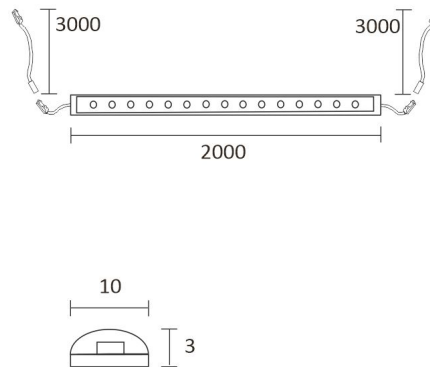

- 2 m aluminium profile
- diffuser 2m (cover)
- mounting clips x 6
- end-caps x 4
- 2 m 3000 K led-ribbon
- 3 m power cord in both ends
- integrated 30W driver controlled by an integrated switch

KIT-LUXOR 2M + DIMMER + LUXA-31 SOCKET

OVERVIEW

PRODUCT CODE	96264
GTIN-CODE	6430022824430
ELECTRICAL NUMBER	4143181
ETIM GENERAL NAME	
ETIM CLASS	
ETIM GROUP	
COLOUR	White
LAMP TYPE	LED

SPECIFICATIONS

PRODUCT DIMENSIONS	2000.0 x 10.0 x 3.0
MOUNTING METHOD	
COLOUR TEMPERATURE	4000 K
COLOUR RENDERING INDEX CRI	> 85
RATED LIFE TIME	36.000h (L80B10), 84.000h (L70B50)
ENERGY EFFICIENCY CLASS	
LUMINOUS FLUX	1512 lm/m
EFFICIENCY	126 lm/W
VOLTAGE	
INGRESS PROTECTION CODE	IP44/IP20
NUMBER OF LEDS/M	
INPUT POWER	24 W
NUMBER OF SWITCHING CYCLES	> 50 000
AMBIENT TEMPERATURE RANGE	
INPUT POWER CONNECTOR	
WARRANTY PERIOD (MONTHS)	24
ADDITIONAL COVER (MONTHS)	
INSTALLATION AND OPERATING MANUAL	https://www.limente.fi/Images/productpics/instructions/limente_ribbon-pro.pdf

KIT-LUXOR 2M + DIMMER + LUXA-31 SOCKET

LIMENTE LUXOR + LUXA-31

LIMENTE LUXA-31

LIMENTE LUXA-31

LIMENTE RIBBON COM 20, IP 44

LIMENTE LUXOR

KIT-LUXOR 2M + DIMMER + LUXA-31 SOCKET