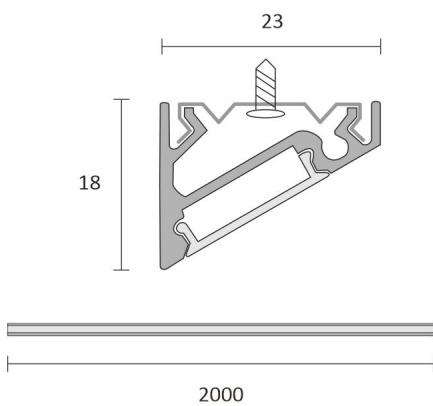

- 2 m aluminium profile
- diffuser 2m (cover)
- mounting clips x 6
- end-caps x 4
- 2 m 3000 K led-ribbon
- 3 m power cord in both ends
- integrated 30W driver controlled by an integrated switch

KIT-LUXOR 2M + DIMMER + LUXA-31 SOCKET

OVERVIEW

PRODUCT CODE	96264
GTIN-CODE	6430022824430
ELECTRICAL NUMBER	4143181
ETIM GENERAL NAME	
ETIM CLASS	
ETIM GROUP	
COLOUR	White
LAMP TYPE	LED

SPECIFICATIONS

PRODUCT DIMENSIONS	2000.0 x 10.0 x 3.0
MOUNTING METHOD	
COLOUR TEMPERATURE	4000 K
COLOUR RENDERING INDEX CRI	> 85
RATED LIFE TIME	36.000h (L80B10), 84.000h (L70B50)
ENERGY EFFICIENCY CLASS	
LUMINOUS FLUX	1512 lm/m
EFFICIENCY	126 lm/W
VOLTAGE	
INGRESS PROTECTION CODE	IP44/IP20
NUMBER OF LEDS/M	
INPUT POWER	24 W
NUMBER OF SWITCHING CYCLES	> 50 000
AMBIENT TEMPERATURE RANGE	
INPUT POWER CONNECTOR	
WARRANTY PERIOD (MONTHS)	24
ADDITIONAL COVER (MONTHS)	
INSTALLATION AND OPERATING MANUAL	https://www.limente.fi/Images/productpics/instructions/limente_ribbon-pro.pdf

KIT-LUXOR 2M + DIMMER + LUXA-31 SOCKET

LIMENTE LUXOR + LUXA-31

LIMENTE LUXA-31

LIMENTE LUXA-31

LIMENTE RIBBON COM 20, IP 44

LIMENTE LUXOR

KIT-LUXOR 2M + DIMMER + LUXA-31 SOCKET