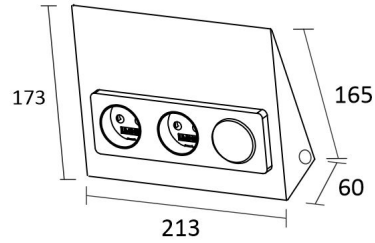

LIMENTE LUXA-31