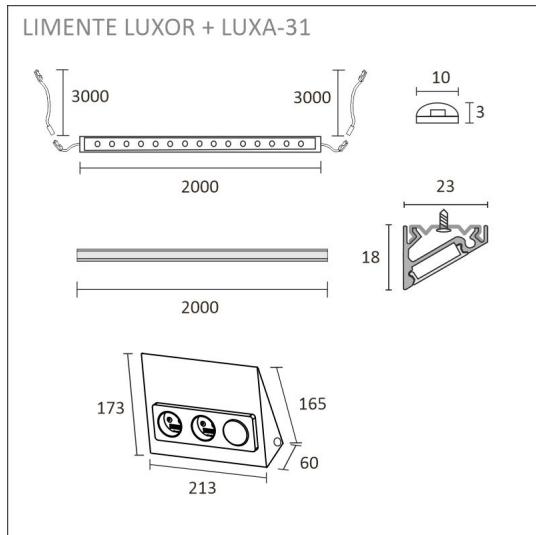

KIT-LUXOR 2M + DIMMER + LUXA-31 SOCKET