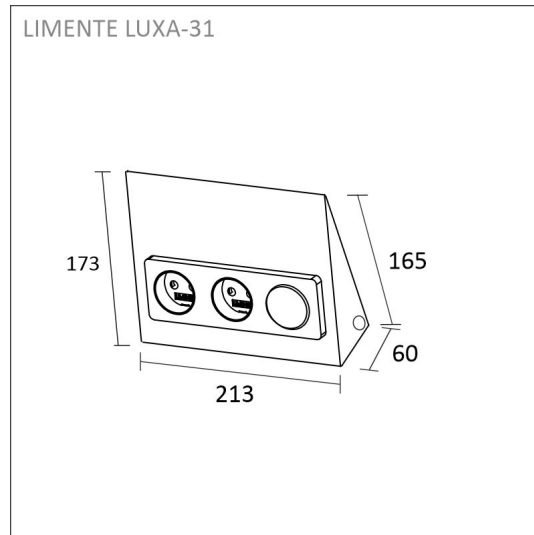

KIT-LUXOR 2M + DIMMER + LUXA-31 SOCKET