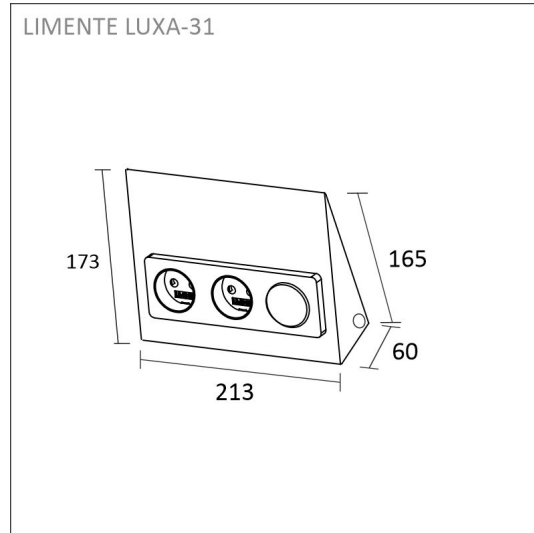

KIT-LUXOR 2M + DIMMER + LUXA-31 SOCKET