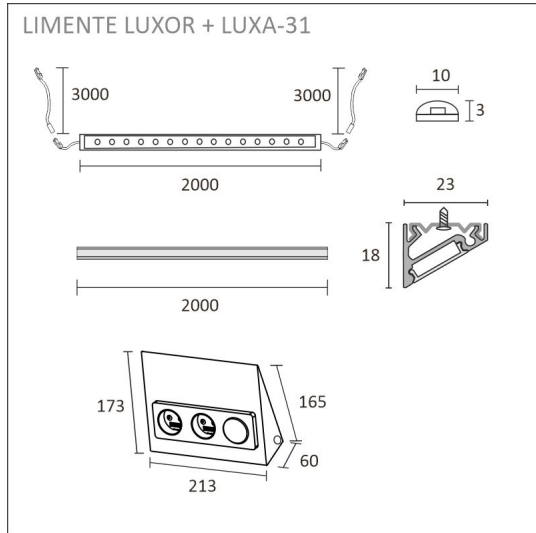

KIT-LUXOR 2M + DIMMER + LUXA-31 SOCKET