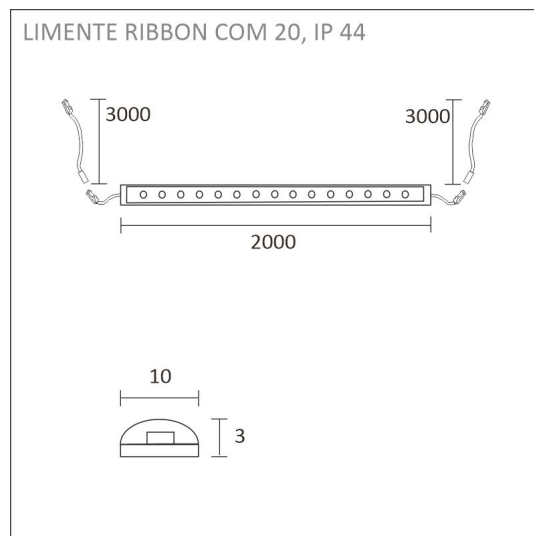

KIT-LUXOR 2M + DIMMER + LUXA-31 SOCKET