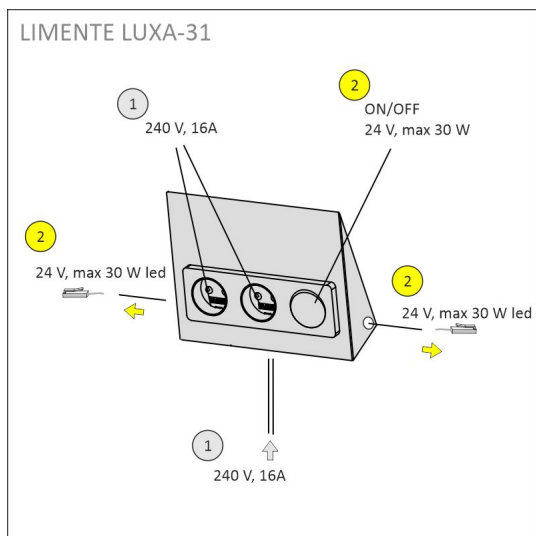

KIT-LUXOR 2M + DIMMER + LUXA-31 SOCKET