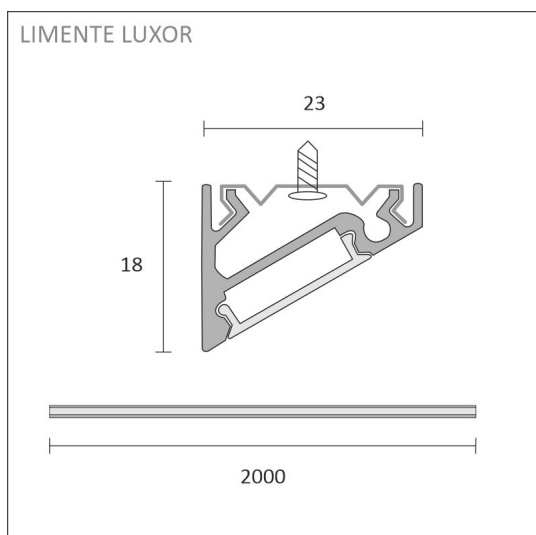

KIT-LUXOR 2M + DIMMER + LUXA-31 SOCKET