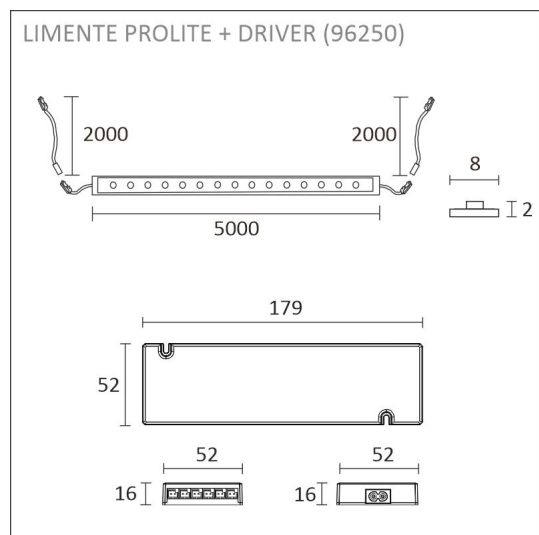

KIT-RIBBON 2M + DRIVER