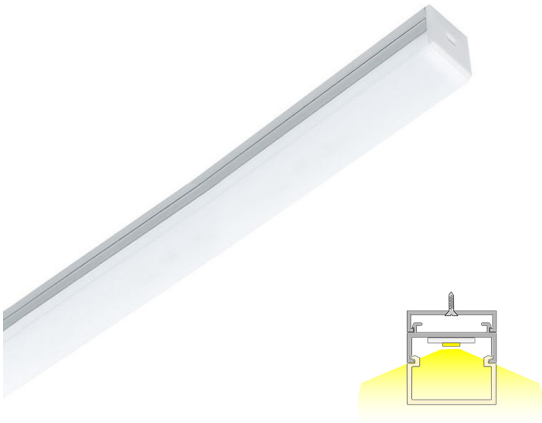

DECKER 40 CCT

2m | 2700 - 6000 K | aluminum | IP44 | 1500 lm/m | CRI>90
Product code: 68987

Accent lighting to highlight shapes and furniture in your home, color temperature adjustable

LIMENTE DECKER CCT illuminates both forward and to the sides. The fixture comes with a separate attachment board, which fits the power supply cord of the led strip. Use LIMENTE DECKER CCT to highlight the shapes of your furniture by installing the fixture between your furniture to create a stylish light beam or use the fixture as general functional lighting e.g. inside a mirrored bathroom cabinet to have a pleasant, three-way lighting. The light is stylish and continuous with no connection points interrupting the light, which provides even light throughout the area.

See "Installation pictures" for tips on how to use DECKER B to illuminate furniture in the kitchen or in the bathroom. LIMENTE DECKER profiles are available in multiple lengths (2-6m) and three different color temperatures (3000K, 4000K and 2700K-6000K) in both IP20 and IP44 versions. The profile itself has a standard length of 2m and can be shortened to a desired length.

[Learn more from our website](#)

Easy installation

LIMENTE DECKER CCT is fast and easy to install. Simply fasten the attachment board to the desired place with screws and attach the fixture by pressing it onto the attachment board.

[Learn more from our website](#)

THE FOLLOWING ITEMS ARE INCLUDED

- aluminum profile 2 m x 2
- end pieces x 16
- mounting rail 2m x 2
- led-ribbon 4 m, with 1,5 m power cord in both ends
- 1,5 m power cords 2 pcs