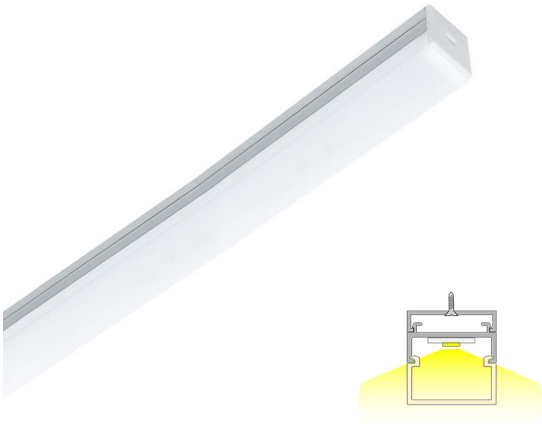

DECKER 40 LUX

4m | 4000 K | aluminum | 192 led/m | 1700 lm/m | CRI>90
Product code: 68985

Accent lighting to highlight shapes and furniture in your home

LIMENTE DECKER LUX illuminates both forward and to the sides. The fixture comes with a separate attachment board, which fits the power supply cord of the led strip. Use LIMENTE DECKER LUX to highlight the shapes of your furniture by installing the fixture between your furniture to create a stylish light beam or use the fixture as general functional lighting e.g. inside a mirrored bathroom cabinet to have a pleasant, three-way lighting.

LIMENTE DECKER LUX is a part of LIMENTE LUX collection. The LIMENTE LUX collection provides the best quality of light in technical features, such as efficiency and color rendering, and maximizes the lifespan of the product. The light is stylish and continuous with no connection points interrupting the light, which provides even light throughout the area.

[Learn more from our website](#)

Easy installation

LIMENTE DECKER LUX is fast and easy to install. Simply fasten the attachment board to the desired place with screws and attach the fixture by pressing it onto the attachment board.

[Learn more from our website](#)

THE FOLLOWING ITEMS ARE INCLUDED

- aluminum profile 2 m x 2
- end pieces x 16
- mounting rail 2m x 2
- led-ribbon 4 m, with driver in both ends
- 3m power cords 2 pcs

DECKER 40 LUX 4K AL PROF.LIGHT