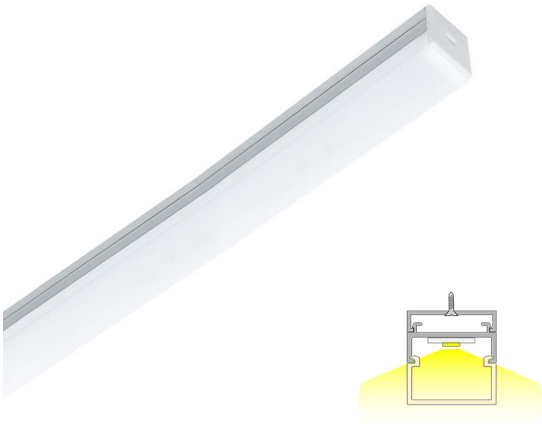

DECKER 40 LUX

4m | 3000 K | aluminum | 192 led/m | 1700 lm/m | CRI>90
Product code: 68984

Accent lighting to highlight shapes and furniture in your home

LIMENTE DECKER LUX illuminates both forward and to the sides. The fixture comes with a separate attachment board, which fits the power supply cord of the led strip. Use LIMENTE DECKER LUX to highlight the shapes of your furniture by installing the fixture between your furniture to create a stylish light beam or use the fixture as general functional lighting e.g. inside a mirrored bathroom cabinet to have a pleasant, three-way lighting.

LIMENTE DECKER LUX is a part of LIMENTE LUX collection. The LIMENTE LUX collection provides the best quality of light in technical features, such as efficiency and color rendering, and maximizes the lifespan of the product. The light is stylish and continuous with no connection points interrupting the light, which provides even light throughout the area.

[Learn more from our website](#)

Easy installation

LIMENTE DECKER LUX is fast and easy to install. Simply fasten the attachment board to the desired place with screws and attach the fixture by pressing it onto the attachment board.

[Learn more from our website](#)

THE FOLLOWING ITEMS ARE INCLUDED

- aluminum profile 2 m x 2
- end pieces x 16
- mounting rail 2m x 2
- led-ribbon 4 m, with driver in both ends
- 3m power cords 2 pcs

DECKER 40 LUX 3K AL PROF.LIGHT