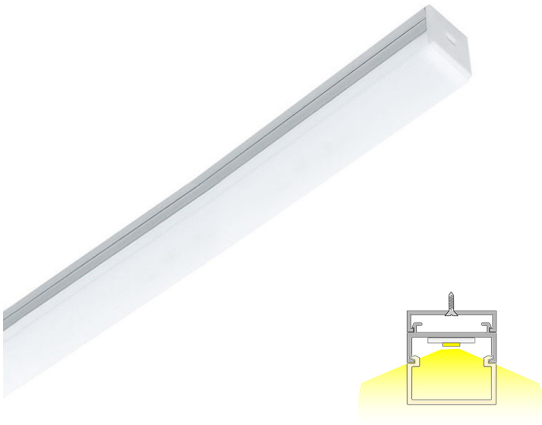

LIMENTE LED-DECKER LUX is a part of LIMENTE LUX collection. The LIMENTE LUX collection provides the best quality of light in technical features, such as efficiency and color rendering, and maximizes the lifespan of the product. The light is stylish and continuous with no connection points interrupting the light, which provides even light throughout the area.

[Learn more from our website](#)

Dimming and lighting control

Appropriate lighting for any occasion is made easy with our dimming and lighting control system. You can easily change the lighting and ambience in your home from efficient and bright to dim and cozy by dimming your LIMENTE LED-DECKER with our wireless system. You can use the same switch to adjust all the LIMENTE lights in the room, including various ceiling, panel and profile lights. The light adjusts smoothly at the same time while creating ambience for working, entertaining or any mood in between.

[Learn more from our website](#)

Easy installation

LIMENTE LED-DECKER LUX is fast and easy to install. Simply fasten the attachment board to the desired place with screws and attach the fixture by pressing it onto the attachment board.

[Learn more from our website](#)

THE FOLLOWING ITEMS ARE INCLUDED

- aluminum profile 2 m
- end pieces x 8
- mounting rail 2m
- led-ribbon 2 m, with driver in both ends
- 3m power cords 2 pcs