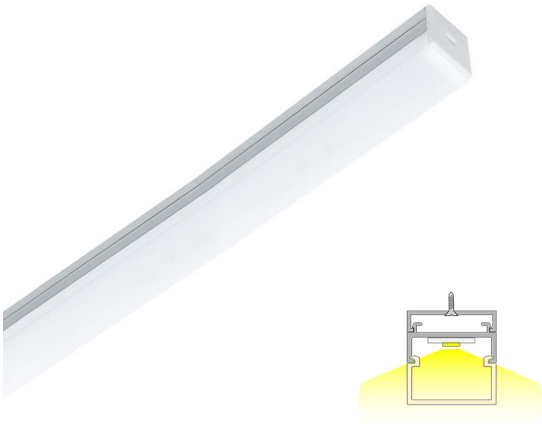

DECKER 20 LUX

2m | 4000 K | aluminum | 192 led/m | 1700 lm/m | CRI>90
Product code: 68983

Accent lighting to highlight shapes and furniture in your home

LIMENTE DECKER LUX illuminates both forward and to the sides. The fixture comes with a separate attachment board, which fits the power supply cord of the led strip. Use LIMENTE DECKER LUX to highlight the shapes of your furniture by installing the fixture between your furniture to create a stylish light beam or use the fixture as general functional lighting e.g. inside a mirrored bathroom cabinet to have a pleasant, three-way lighting.

LIMENTE DECKER LUX is a part of LIMENTE LUX collection. The LIMENTE LUX collection provides the best quality of light in technical features, such as efficiency and color rendering, and maximizes the lifespan of the product. The light is stylish and continuous with no connection points interrupting the light, which provides even light throughout the area.

[Learn more from our website](#)

Easy installation

LIMENTE DECKER LUX is fast and easy to install. Simply fasten the attachment board to the desired place with screws and attach the fixture by pressing it onto the attachment board.

[Learn more from our website](#)

THE FOLLOWING ITEMS ARE INCLUDED

- aluminum profile 2 m
- end pieces x 8
- mounting rail 2m
- led-ribbon 2 m, with driver in both ends
- 3m power cords 2 pcs

DECKER 20 LUX 4K AL PROF.LIGHT