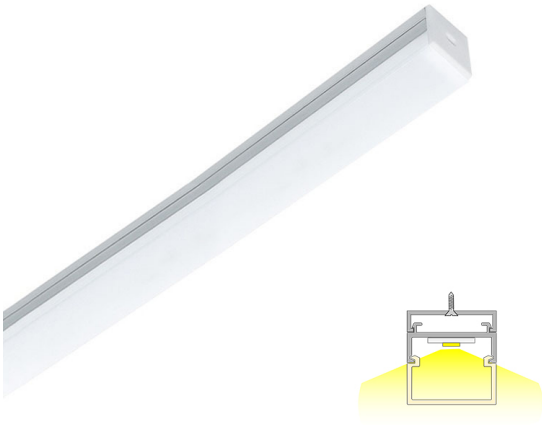

LED-DECKER 20 LUX

2m | 3000 K | aluminum | 180 led/m | 1300 lm/m | CRI>90
Product code: 68982

Accent lighting to highlight shapes and furniture in your home

LIMENTE LED-DECKER LUX illuminates both forward and to the sides. The fixture comes with a separate attachment board, which fits the power supply cord of the led strip. Use LIMENTE LED-DECKER LUX to highlight the shapes of your furniture by installing the fixture between your furniture to create a stylish light beam or use the fixture as general functional lighting e.g. inside a mirrored bathroom cabinet to have a pleasant, three-way lighting.

LIMENTE LED-DECKER LUX is a part of LIMENTE LUX collection. The LIMENTE LUX collection provides the best quality of light in technical features, such as efficiency and color rendering, and maximizes the lifespan of the product. The light is stylish and continuous with no connection points interrupting the light, which provides even light throughout the area.

[Learn more from our website](#)

Easy installation

LIMENTE LED-DECKER LUX is fast and easy to install. Simply fasten the attachment board to the desired place with screws and attach the fixture by pressing it onto the attachment board.

[Learn more from our website](#)

THE FOLLOWING ITEMS ARE INCLUDED

- aluminum profile 2 m
- end pieces x 8
- mounting rail 2m
- led-ribbon 2 m, with driver in both ends
- 3m power cords 2 pcs

DECKER 20 LUX 3K AL PROF.LIGHT