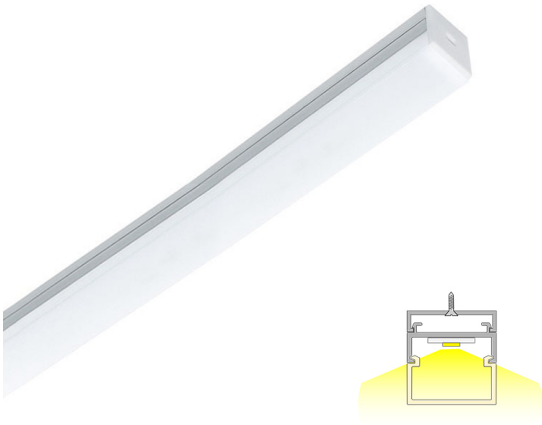

LIMENTE DECKER LUX is a part of LIMENTE LUX collection. The LIMENTE LUX collection provides the best quality of light in technical features, such as efficiency and color rendering, and maximizes the lifespan of the product. The light is stylish and continuous with no connection points interrupting the light, which provides even light throughout the area.

[Learn more from our website](#)

Dimming and lighting control

Appropriate lighting for any occasion is made easy with our dimming and lighting control system. You can easily change the lighting and ambience in your home from efficient and bright to dim and cozy by dimming your LIMENTE DECKER with our wireless system. You can use the same switch to adjust all the LIMENTE lights in the room, including various ceiling, panel and profile lights. The light adjusts smoothly at the same time while creating ambience for working, entertaining or any mood in between.

[Learn more from our website](#)

Easy installation

LIMENTE DECKER LUX is fast and easy to install. Simply fasten the attachment board to the desired place with screws and attach the fixture by pressing it onto the attachment board.

[Learn more from our website](#)

THE FOLLOWING ITEMS ARE INCLUDED

- aluminum profile 2 m
- end pieces x 8
- mounting rail 2m
- led-ribbon 2 m, with driver in both ends
- 3m power cords 2 pcs