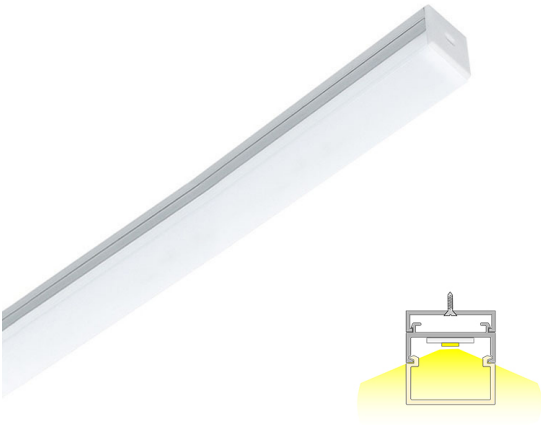

### Accent lighting to highlight shapes and furniture in your home

LIMENTE DECKER B illuminates both forward and to the sides. The fixture comes with a separate attachment board, which fits the power supply cord of the led strip. Use LIMENTE DECKER B to highlight the shapes of your furniture by installing the fixture between your furniture to create a stylish light beam or use the fixture as general functional lighting e.g. inside a mirrored bathroom cabinet to have a pleasant, three-way lighting. The light is stylish and continuous with no connection points interrupting the light, which provides even light throughout the area.

See "Installation pictures" for tips on how to use DECKER B to illuminate furniture in the kitchen or in the bathroom. LIMENTE DECKER profiles are available in multiple lengths (2-6m) and three different color temperatures (3000K, 4000K and 2700K-6000K) in both IP20 and IP44 versions. The profile itself has a standard length of 2m and can be shortened to a desired length.

### Dimming and lighting control

Appropriate lighting for any occasion is made easy with our dimming and lighting control system. You can easily change the lighting and ambience in your home from efficient and bright to dim and cozy by dimming your LIMENTE DECKER with our wireless system. You can use the same switch to adjust all the LIMENTE lights in the room, including various ceiling, panel and profile lights. The light adjusts smoothly at the same time while creating ambience for working, entertaining or any mood in between.

### Easy installation

LIMENTE DECKER B is fast and easy to install. Simply fasten the attachment board to the desired place with screws and attach the fixture by pressing it onto the attachment board.

[Learn more from our website](#)