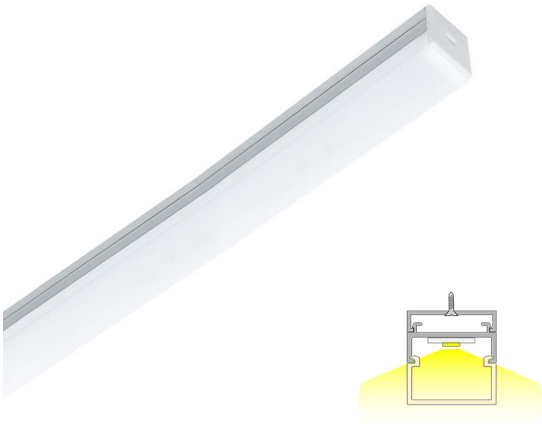

DECKER 40

4m | 4000 K | aluminum | 192 led/m | 1512 lm/m | CRI>85
Product code: 68981

Accent lighting to highlight shapes and furniture in your home

LIMENTE DECKER B illuminates both forward and to the sides. The fixture comes with a separate attachment board, which fits the power supply cord of the led strip. Use LIMENTE DECKER B to highlight the shapes of your furniture by installing the fixture between your furniture to create a stylish light beam or use the fixture as general functional lighting e.g. inside a mirrored bathroom cabinet to have a pleasant, three-way lighting. The light is stylish and continuous with no connection points interrupting the light, which provides even light throughout the area.

See "Installation pictures" for tips on how to use DECKER B to illuminate furniture in the kitchen or in the bathroom. LIMENTE DECKER profiles are available in multiple lengths (2-6m) and three different color temperatures (3000K, 4000K and 2700K-6000K) in both IP20 and IP44 versions. The profile itself has a standard length of 2m and can be shortened to a desired length.

[Learn more from our website](#)

Easy installation

LIMENTE DECKER B is fast and easy to install. Simply fasten the attachment board to the desired place with screws and attach the fixture by pressing it onto the attachment board.

[Learn more from our website](#)

THE FOLLOWING ITEMS ARE INCLUDED

- aluminum profile 2 m x 2
- end pieces x 16
- mounting rail 2m x 2
- led-ribbon 4 m, with driver in both ends
- 3m power cords 2 pcs

DECKER 40 COM 4K AL PROF.LIGHT