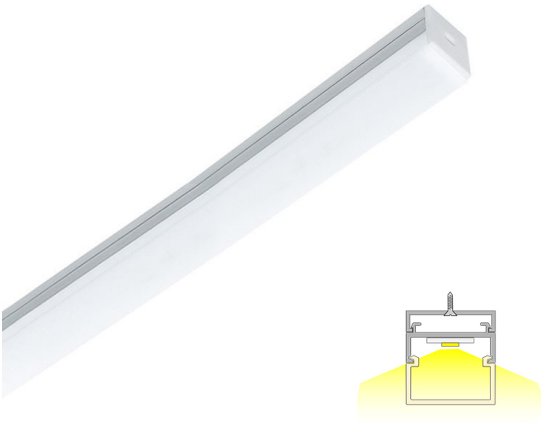

DECKER 20

2m | 4000 K | aluminum | 192 led/m | 1512 lm/m | CRI>85
Product code: 68980

Accent lighting to highlight shapes and furniture in your home

LIMENTE DECKER B illuminates both forward and to the sides. The fixture comes with a separate attachment board, which fits the power supply cord of the led strip. Use LIMENTE DECKER B to highlight the shapes of your furniture by installing the fixture between your furniture to create a stylish light beam or use the fixture as general functional lighting e.g. inside a mirrored bathroom cabinet to have a pleasant, three-way lighting. The light is stylish and continuous with no connection points interrupting the light, which provides even light throughout the area.

See "Installation pictures" for tips on how to use DECKER B to illuminate furniture in the kitchen or in the bathroom. LIMENTE DECKER profiles are available in multiple lengths (2-6m) and three different color temperatures (3000K, 4000K and 2700K-6000K) in both IP20 and IP44 versions. The profile itself has a standard length of 2m and can be shortened to a desired length.

[Learn more from our website](#)

Easy installation

LIMENTE DECKER B is fast and easy to install. Simply fasten the attachment board to the desired place with screws and attach the fixture by pressing it onto the attachment board.

[Learn more from our website](#)

THE FOLLOWING ITEMS ARE INCLUDED

- aluminum profile 2 m
- end pieces x 8
- mounting rail 2m
- led-ribbon 2 m, with driver in both ends
- 3m power cords 2 pcs

DECKER 20 COM 4K AL PROF.LIGHT