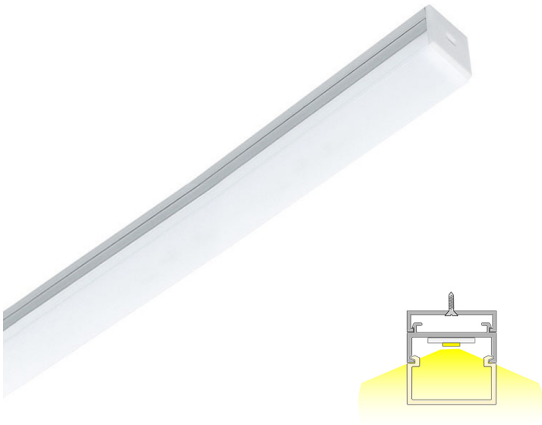

LED-DECKER 20

2m | 4000 K | aluminum | 180 led/m | 1080 lm/m | CRI>85
Product code: 68980

Accent lighting to highlight shapes and furniture in your home

LIMENTE LED-DECKER B illuminates both forward and to the sides. The fixture comes with a separate attachment board, which fits the power supply cord of the led strip. Use LIMENTE LED-DECKER B to highlight the shapes of your furniture by installing the fixture between your furniture to create a stylish light beam or use the fixture as general functional lighting e.g. inside a mirrored bathroom cabinet to have a pleasant, three-way lighting. The light is stylish and continuous with no connection points interrupting the light, which provides even light throughout the area.

See "Installation pictures" for tips on how to use LED-DECKER B to illuminate furniture in the kitchen or in the bathroom. LIMENTE LED-DECKER profiles are available in multiple lengths (2-6m) and three different color temperatures (3000K, 4000K and 2700K-6000K) in both IP20 and IP44 versions. The profile itself has a standard length of 2m and can be shortened to a desired length.

[Learn more from our website](#)

Easy installation

LIMENTE LED-DECKER B is fast and easy to install. Simply fasten the attachment board to the desired place with screws and attach the fixture by pressing it onto the attachment board.

[Learn more from our website](#)

THE FOLLOWING ITEMS ARE INCLUDED

- aluminum profile 2 m
- end pieces x 8
- mounting rail 2m
- led-ribbon 2 m, with driver in both ends
- 3m power cords 2 pcs

DECKER 20 COM 4K AL PROF.LIGHT