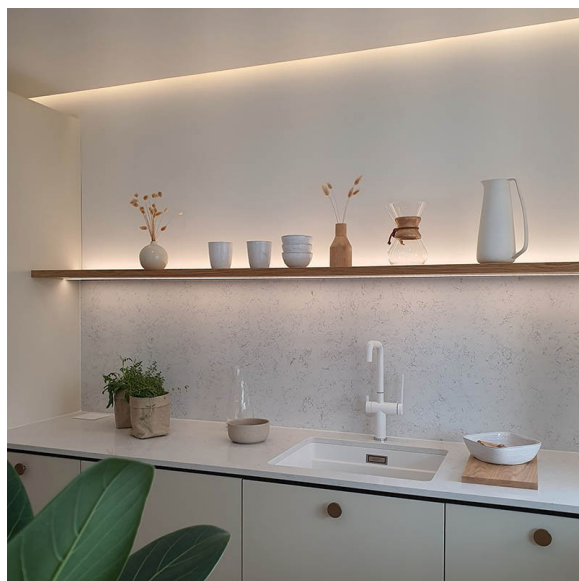

THE FOLLOWING ITEMS ARE INCLUDED

- aluminum profile 2 m
- end pieces x 8
- mounting rail 2m
- led-ribbon 2 m, with driver in both ends
- 3m power cords 2 pcs