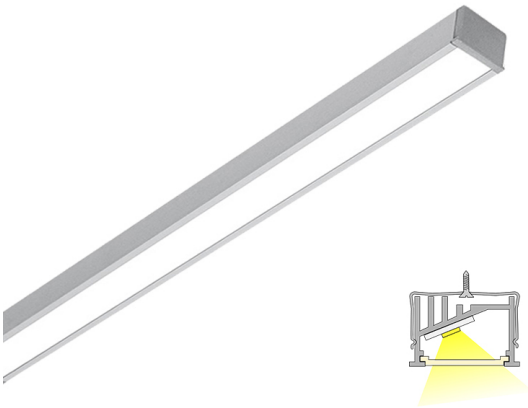

## GRADE 40 CCT

4m | 2700 - 6000 K | aluminum | IP44 | 1500 lm/m | CRI>90  
Product code: 68977

### A light directing recessed or surface-mounted profile fixture

LIMENTE GRADE CCT directs light backwards, which is especially pleasant when planning to use indirect lighting off of walls or when illuminating a closet. The light is stylish and continuous with no connection points interrupting the light, which provides even light throughout the area. GRADE is a versatile light to be used both as a working light and a mood light. The fixture can be shortened to a desired length.

See "Installation pictures" for tips on how to use GRADE CCT as working lighting in a kitchen workspace but also as indirect lighting when placed above upper cabinets or inside a wardrobe!. LIMENTE GRADE profiles are available in multiple lengths (2-6m) and three different color temperatures (3000K, 4000K and 2700K-6000K). The profile itself has a standard length of 2m and can be shortened to a desired length.