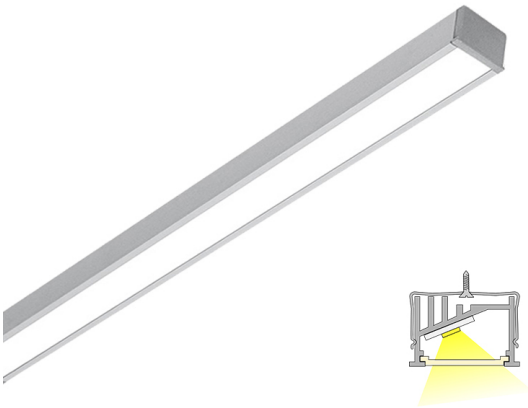

GRADE 20 CCT LUX

2m | 2700 - 6000 K | aluminum | IP44 | 1500 lm/m | CRI>90
Product code: 68976

A light directing recessed or surface-mounted profile fixture

LIMENTE GRADE CCT directs light backwards, which is especially pleasant when planning to use indirect lighting off of walls or when illuminating a closet. The light is stylish and continuous with no connection points interrupting the light, which provides even light throughout the area. GRADE is a versatile light to be used both as a working light and a mood light. The fixture can be shortened to a desired length.

See "Installation pictures" for tips on how to use GRADE CCT as working lighting in a kitchen workspace but also as indirect lighting when placed above upper cabinets or inside a wardrobe!. LIMENTE GRADE profiles are available in multiple lengths (2-6m) and three different color temperatures (3000K, 4000K and 2700K-6000K). The profile itself has a standard length of 2m and can be shortened to a desired length.

[Learn more from our website](#)

Easy installation

LIMENTE GRADE CCT is fast and easy to install with the installation tools included.

[Learn more from our website](#)

THE FOLLOWING ITEMS ARE INCLUDED

- aluminum profile 2 m
- end pieces x 8
- fasteners x 6
- led-ribbon 2 m, with 1,5m power cord in both ends
- 1,5 m power cords 2 pcs