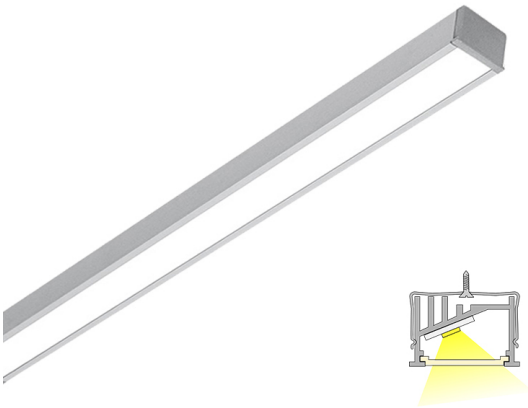

## GRADE 40 LUX

4m | 4000 K | aluminum | 192 led/m | 1300 lm/m | CRI>90  
Product code: 68975

### A light directing recessed or surface-mounted profile fixture

LIMENTE GRADE LUX directs light backwards, which is especially pleasant when planning to use indirect lighting off of walls or when illuminating a closet. LIMENTE GRADE LUX is a part of LIMENTE LUX collection. The LIMENTE LUX collection provides the best quality of light in technical features, such as efficiency and color rendering, and maximizes the lifespan of the product. The light is stylish and continuous with no connection points interrupting the light, which provides even light throughout the area. GRADE is a versatile light to be used both as a working light and a mood light. The fixture can be shortened to a desired length.

See "Installation pictures" for tips on how to use GRADE LUX as working lighting in a kitchen workspace but also as indirect lighting when placed above upper cabinets or inside a wardrobe! LIMENTE GRADE profiles are available in multiple lengths (2-6m) and three different color temperatures (3000K, 4000K and 2700K-6000K). The profile itself has a standard length of 2m and can be shortened to a desired length.