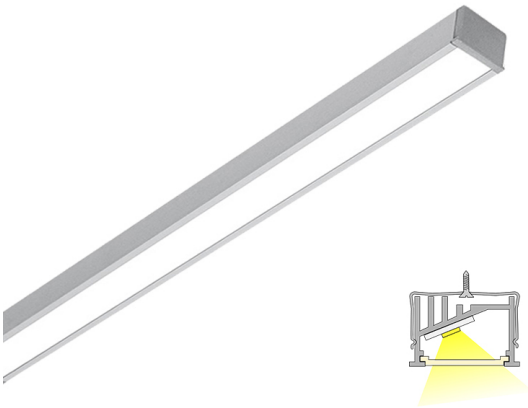

GRADE 40 LUX

4m | 4000 K | aluminum | 192 led/m | 1300 lm/m | CRI>90
Product code: 68975

A light directing recessed or surface-mounted profile fixture

LIMENTE GRADE LUX directs light backwards, which is especially pleasant when planning to use indirect lighting off of walls or when illuminating a closet. LIMENTE GRADE LUX is a part of LIMENTE LUX collection. The LIMENTE LUX collection provides the best quality of light in technical features, such as efficiency and color rendering, and maximizes the lifespan of the product. The light is stylish and continuous with no connection points interrupting the light, which provides even light throughout the area. GRADE is a versatile light to be used both as a working light and a mood light. The fixture can be shortened to a desired length.

See "Installation pictures" for tips on how to use GRADE LUX as working lighting in a kitchen workspace but also as indirect lighting when placed above upper cabinets or inside a wardrobe! LIMENTE GRADE profiles are available in multiple lengths (2-6m) and three different color temperatures (3000K, 4000K and 2700K-6000K). The profile itself has a standard length of 2m and can be shortened to a desired length.

[Learn more from our website](#)

Easy installation

LIMENTE GRADE LUX is fast and easy to install with the installation tools included.

[Learn more from our website](#)

THE FOLLOWING ITEMS ARE INCLUDED

- aluminum profile 2 m x 2
- end pieces x 16
- fasteners x 12
- led-ribbon 4 m, with driver in both ends
- 3m power cords 2 pcs