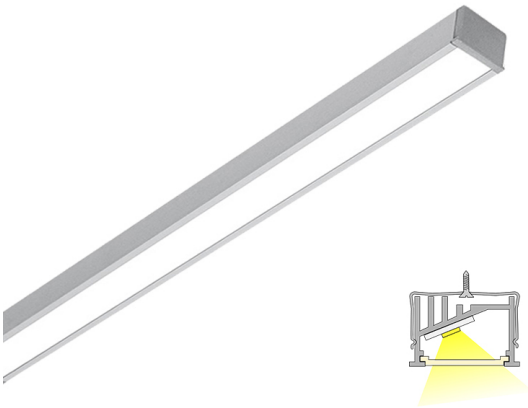

GRADE 40 LUX

4m | 3000 K | aluminum | 192 led/m | 1300 lm/m | CRI>90
Product code: 68974

A light directing recessed or surface-mounted profile fixture

LIMENTE GRADE LUX directs light backwards, which is especially pleasant when planning to use indirect lighting off of walls or when illuminating a closet. LIMENTE GRADE LUX is a part of LIMENTE LUX collection. The LIMENTE LUX collection provides the best quality of light in technical features, such as efficiency and color rendering, and maximizes the lifespan of the product. The light is stylish and continuous with no connection points interrupting the light, which provides even light throughout the area. GRADE is a versatile light to be used both as a working light and a mood light. The fixture can be shortened to a desired length.

See "Installation pictures" for tips on how to use GRADE LUX as working lighting in a kitchen workspace but also as indirect lighting when placed above upper cabinets or inside a wardrobe! LIMENTE GRADE profiles are available in multiple lengths (2-6m) and three different color temperatures (3000K, 4000K and 2700K-6000K). The profile itself has a standard length of 2m and can be shortened to a desired length.

[Learn more from our website](#)

Easy installation

LIMENTE GRADE LUX is fast and easy to install with the installation tools included.

[Learn more from our website](#)

THE FOLLOWING ITEMS ARE INCLUDED

- aluminum profile 2 m x 2
- end pieces x 16
- fasteners x 12
- led-ribbon 4 m, with driver in both ends
- 3m power cords 2 pcs