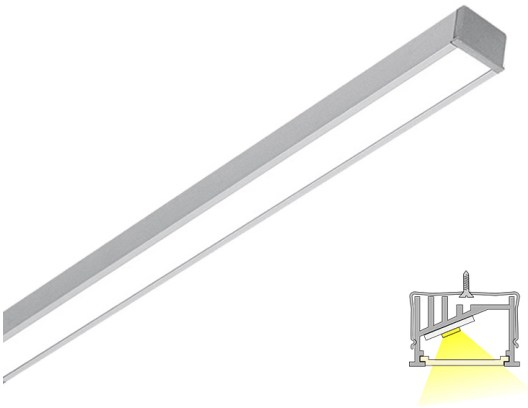

## GRADE 20 LUX

2m | 3000 K | aluminum | 192 led/m | 1700 lm/m | CRI>90  
Product code: 68972

### A light directing recessed or surface-mounted profile fixture

LIMENTE GRADE LUX directs light backwards, which is especially pleasant when planning to use indirect lighting off of walls or when illuminating a closet. LIMENTE GRADE LUX is a part of LIMENTE LUX collection. The LIMENTE LUX collection provides the best quality of light in technical features, such as efficiency and color rendering, and maximizes the lifespan of the product. The light is stylish and continuous with no connection points interrupting the light, which provides even light throughout the area. GRADE is a versatile light to be used both as a working light and a mood light. The fixture can be shortened to a desired length.

See "Installation pictures" for tips on how to use GRADE LUX as working lighting in a kitchen workspace but also as indirect lighting when placed above upper cabinets or inside a wardrobe! LIMENTE GRADE profiles are available in multiple lengths (2-6m) and three different color temperatures (3000K, 4000K and 2700K-6000K). The profile itself has a standard length of 2m and can be shortened to a desired length.