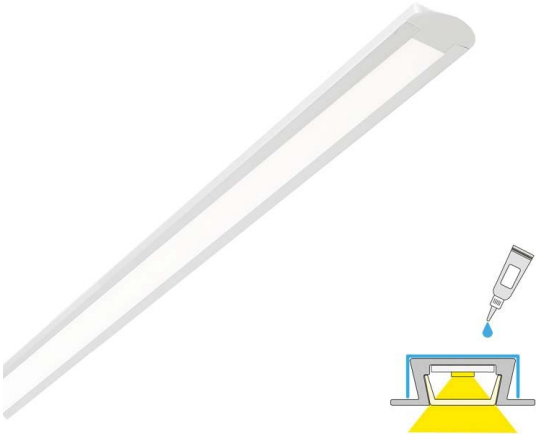

LIMENTE INSER MINI IP44 CCT is available in standard lengths of 2 and 4 meters. The fixture can be shortened to a desired length at 3,3 cm intervals. LIMENTE INSER MINI IP44 CCT comes with quality LEDs with a color rendering index of Ra>90, an efficiency of 105 lm/W, a luminosity of 683 - 1505 lm/m and a color temperature of about 2700-6000K. The fixture includes a matte protective glass diffuser, which makes the light even and continuous and makes the light a bit warmer in color temperature. All technical values are given to the led strip without a diffuser.

[Learn more from our website](#)

Dimming and lighting control

Appropriate lighting for any occasion is made easy with our dimming and lighting control system. You can easily change the lighting and ambience in your home from efficient and bright to dim and cozy by dimming your LIMENTE INSER MINI IP44 CCT with our wireless system. You can use the same switch to adjust all the LIMENTE CCT lights in the room. The light and color temperature adjust smoothly at the same time while creating ambience for working, entertaining or any mood in between.

[Learn more from our website](#)

Easy installation

LIMENTE INSER MINI IP44 CCT is fast and easy to install with the installation tools included.

[Learn more from our website](#)

THE FOLLOWING ITEMS ARE INCLUDED

- aluminum profile 2 m x 2
- end pieces x 8
- led-ribbon 4 m, with 1,5m power cord in both ends
- 1,5m power cords 2 pcs