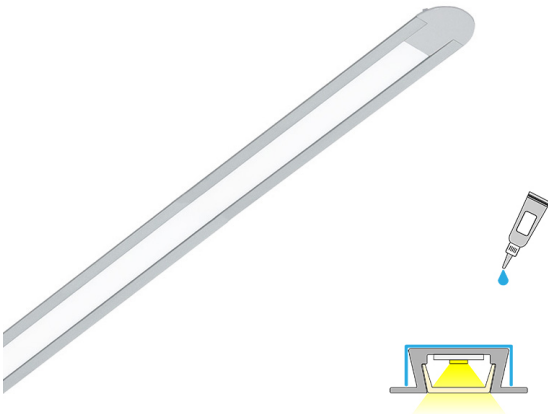

LED-INSER MINI 40 LUX

4m | 4000K | aluminum | 180 led/m | 1300 lm/m | CRI>90
Product code: 68965

An unnoticeable recessed LED profile fixture

LIMENTE LED-INSER MINI IP44 LUX is a part of LIMENTE LUX collection. The LIMENTE LUX collection provides the best quality of light in technical features, such as efficiency and color rendering, and maximizes the lifespan of the product. The light is stylish and continuous with no connection points interrupting the light, which provides even light throughout the area.

LED-INSER is a versatile light to be used both as a working light and a mood light, e.g. in a kitchen workspace or on shelves and other surfaces where light is needed! It is an aluminum profile fixture designed to be recessed in furniture. The profile is submerged to furniture level and only a sleek thin edge of the profile is visible. LED-INSER MINI IP44 LUX is only 7 mm deep allowing installation on a sheeted wall without a need to change the wall support structures. The fixture can be shortened to a desired length.

[Learn more from our website](#)

Dimming and lighting control

Appropriate lighting for any occasion is made easy with our dimming and lighting control system. You can easily change the lighting and ambience in your home from efficient and bright to dim and cozy by dimming your LIMENTE LED-INSER MINI IP44 LUX with our wireless system. You can use the same switch to adjust all the LIMENTE lights in the room, including various ceiling, panel and profile lights. The light adjusts smoothly at the same time while creating ambience for working, entertaining or any mood in between.

[Learn more from our website](#)

Easy installation

LIMENTE LED-INSER MINI IP44 LUX is fast and easy to install with the installation tools included.

[Learn more from our website](#)

THE FOLLOWING ITEMS ARE INCLUDED