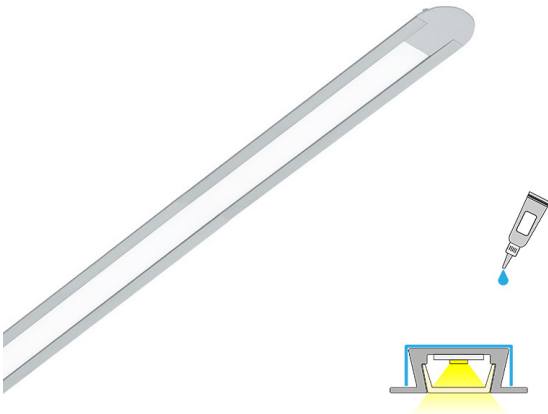

### An unnoticeable recessed LED profile fixture

LIMENTE LED-INSER MINI IP44 LUX is a part of LIMENTE LUX collection. The LIMENTE LUX collection provides the best quality of light in technical features, such as efficiency and color rendering, and maximizes the lifespan of the product. The light is stylish and continuous with no connection points interrupting the light, which provides even light throughout the area.

LED-INSER is a versatile light to be used both as a working light and a mood light, e.g. in a kitchen workspace or on shelves and other surfaces where light is needed! It is an aluminum profile fixture designed to be recessed in furniture. The profile is submerged to furniture level and only a sleek thin edge of the profile is visible. LED-INSER MINI IP44 LUX is only 7 mm deep allowing installation on a sheeted wall without a need to change the wall support structures. The fixture can be shortened to a desired length.

### Dimming and lighting control

Appropriate lighting for any occasion is made easy with our dimming and lighting control system. You can easily change the lighting and ambience in your home from efficient and bright to dim and cozy by dimming your LIMENTE LED-INSER MINI IP44 LUX with our wireless system. You can use the same switch to adjust all the LIMENTE lights in the room, including various ceiling, panel and profile lights. The light adjusts smoothly at the same time while creating ambience for working, entertaining or any mood in between.

### Easy installation

LIMENTE LED-INSER MINI IP44 LUX is fast and easy to install with the installation tools included.

[Learn more from our website](#)