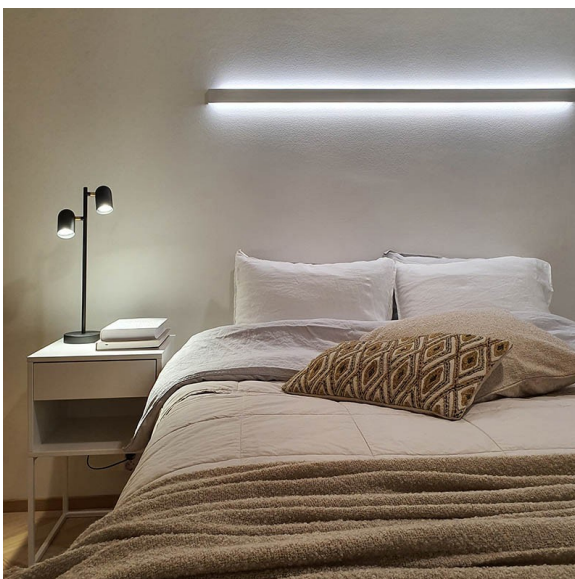

THE FOLLOWING ITEMS ARE INCLUDED

- aluminum profile 2 m x 2
- end pieces x 8
- mounting clips x 12
- 2 x led-ribbon 4 m, with driver in both ends
- 3m power cords 2 pcs