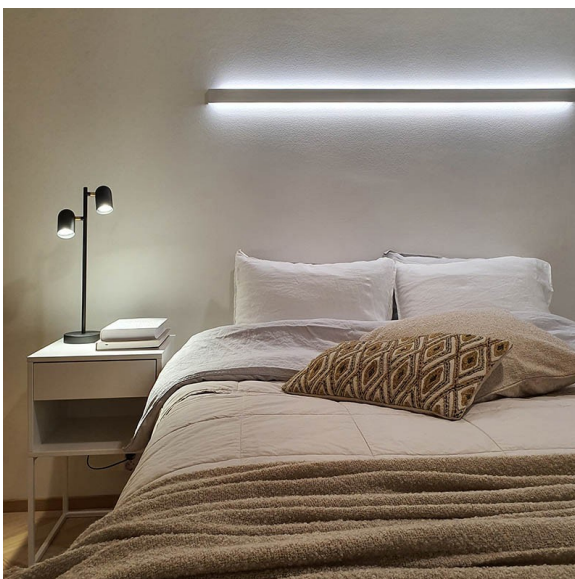

THE FOLLOWING ITEMS ARE INCLUDED

- aluminum profile 2 m
- end pieces x 4
- mounting clips x 6
- 2 x led-ribbon 2 m, with driver in both ends
- 3m power cords 2 pcs