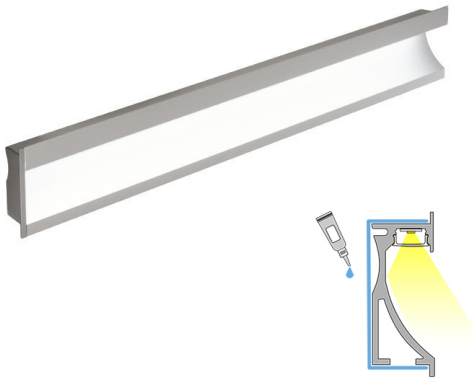

WALL 40

4m | 4000 K | aluminium | 192 led/m | 1700 lm/m | CRI>90
Product code: 68923

An efficient wall-mounted, recessed light fixture

LIMENTE WALL IP44 LUX is a part of LIMENTE LUX collection. The LIMENTE LUX collection provides the best quality of light in technical features, such as efficiency and color rendering, and maximizes the lifespan of the product. Use WALL to bring light to table tops and stairs or sides of a wall. You're able to create safety lighting for dark hallways with WALL. You can also use WALL as indirect mood light in any room. The end result is always spectacular!

WALL is only 26mm deep allowing installation on a sheet wall without alterations to wall support structures. The led strip can be shortened to a desired length at 3,3 cm intervals, whereas the profile has a standard length of 2m and can be shortened to a desired length.

[Learn more from our website](#)

Dimming and lighting control

Appropriate lighting for any occasion is made easy with our dimming and lighting control system. You can easily change the lighting and ambience in your home from efficient and bright to dim and cozy by dimming your LIMENTE WALL IP44 LUX with our wireless system. You can use the same switch to adjust all the LIMENTE lights in the room, including various ceiling, panel and profile lights. The light adjusts smoothly at the same time while creating ambience for working, entertaining or any mood in between.

[Learn more from our website](#)

Assembly

LIMENTE WALL IP44 LUX is fast and easy to install with the installation tools included.

[Learn more from our website](#)

THE FOLLOWING ITEMS ARE INCLUDED

- aluminum profile 2 m x 2
- end pieces x 8
- led-ribbon 4 m, with driver in both ends
- 3m power cords 2 pcs