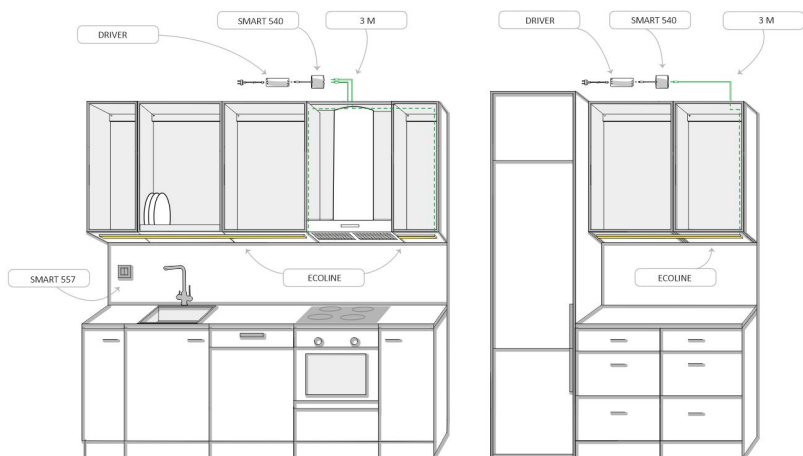

PROFILE ECOLINE

without led-strip | black 2,0 m

Product code: 68919

Black profile for LED strips

NOTE Available to order from our sales service. Sold in batches of 50!

LIMENTE PROFILE ECOLINE is designed for installing LIMENTE PRO led strip. You can use the profile to install the led strip in a kitchen workspace or in a utility room. The profile has a standard length of 2 meters and can be shortened to a desired length using a hacksaw or a circular saw. When the profile is cut to a proper length, simply install the led strip inside. ECOLINE aluminum profile is available in batches of 50 in three colors: aluminum, white and black.

PROFILE ECOLINE 2M BLACK

PROFILE ECOLINE 2M BLACK

Ecoline + Smart 512

LIMENTE
HELSINKI

Ecoline + Greenline

LIMENTE
HELSINKI