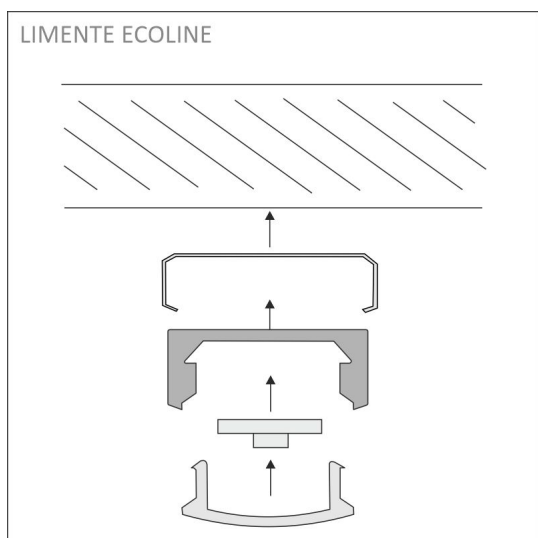

PROFILE ECOLINE 2M BLACK