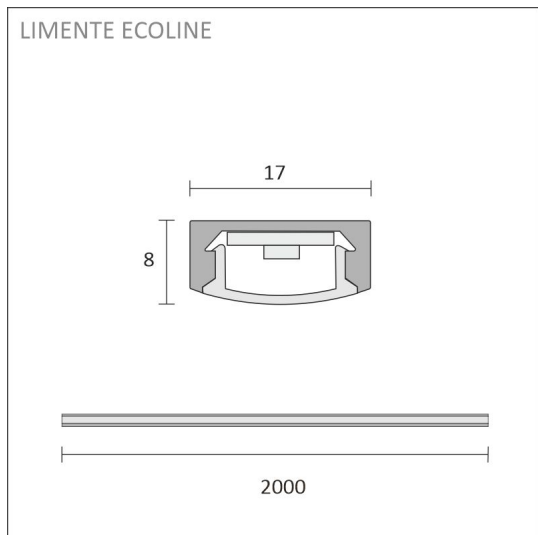

PROFILE ECOLINE 2M BLACK