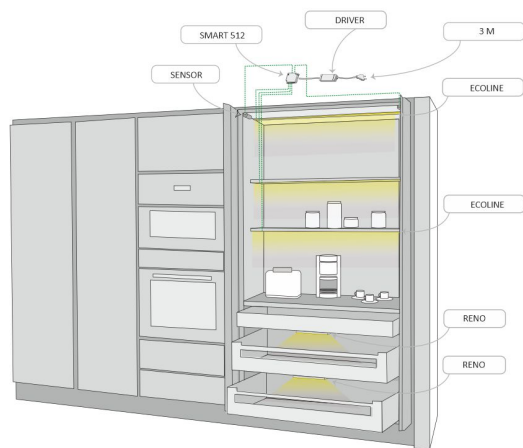

PROFILE ECOLINE 2M BLACK

Ecoline + Smart 512