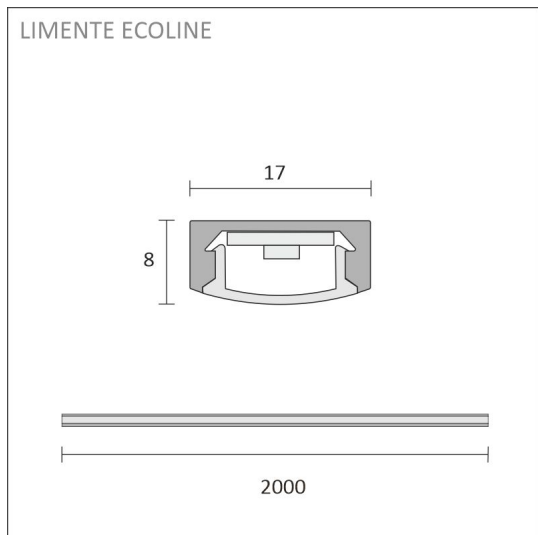

PROFILE ECOLINE 2M WHITE