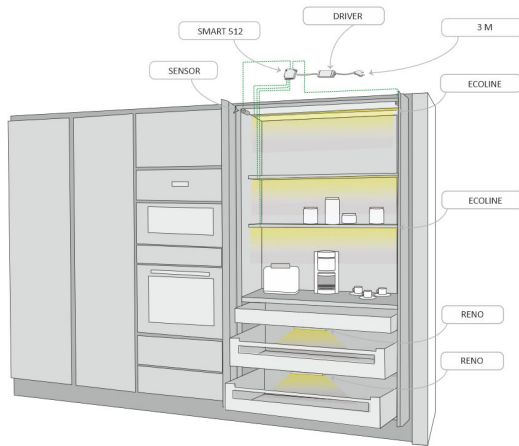

PROFILE ECOLINE 2M WHITE

Ecoline + Smart 512