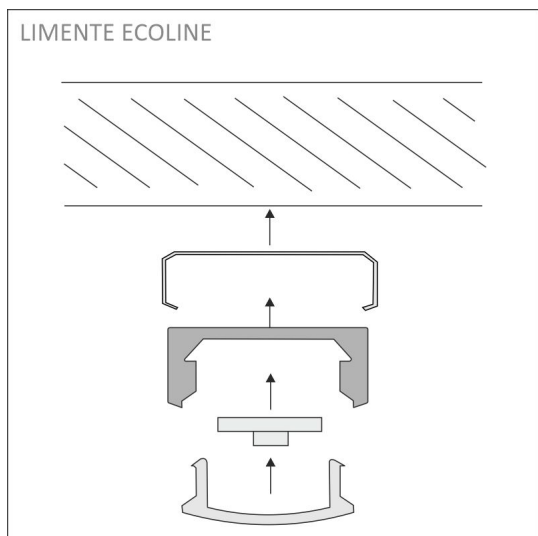

PROFILE ECOLINE 2M WHITE