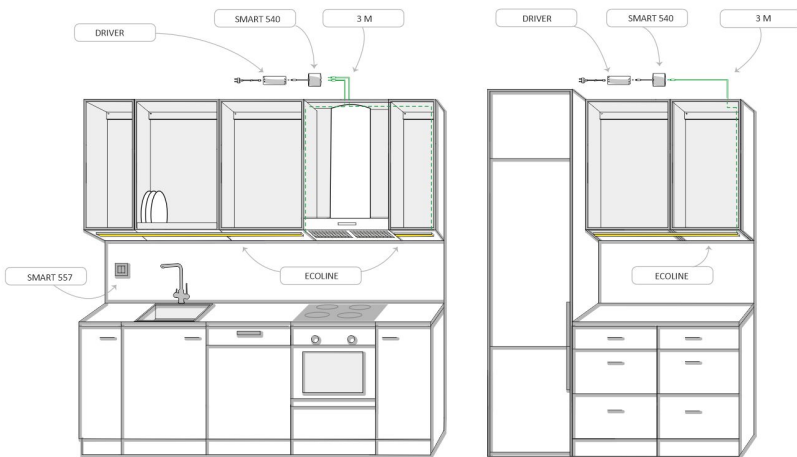

PROFILE ECOLINE

without led-strip | white 2,0 m

Product code: 68918

White profile for LED strips

NOTE Available to order from our sales service. Sold in batches of 50!

LIMENTE PROFILE ECOLINE is designed for installing LIMENTE PRO led strip. You can use the profile to install the led strip in a kitchen workspace or in a utility room. The profile has a standard length of 2 meters and can be shortened to a desired length using a hacksaw or a circular saw. When the profile is cut to a proper length, simply install the led strip inside. ECOLINE aluminum profile is available in batches of 50 in two colors: aluminum and white.

PROFILE ECOLINE 2M WHITE

PROFILE ECOLINE 2M WHITE

Ecoline + Smart 512

LIMENTE
HELSINKI

Ecoline + Greenline

LIMENTE
HELSINKI