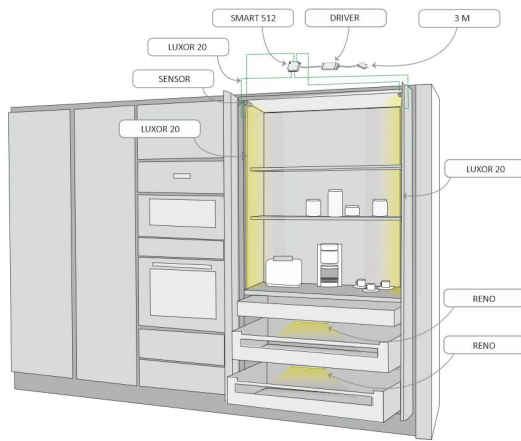

LUXOR 40 CCT LUX BL PROF.LIGHT

Luxor + Smart 512

LIMENTE
HELSINKI

Luxor