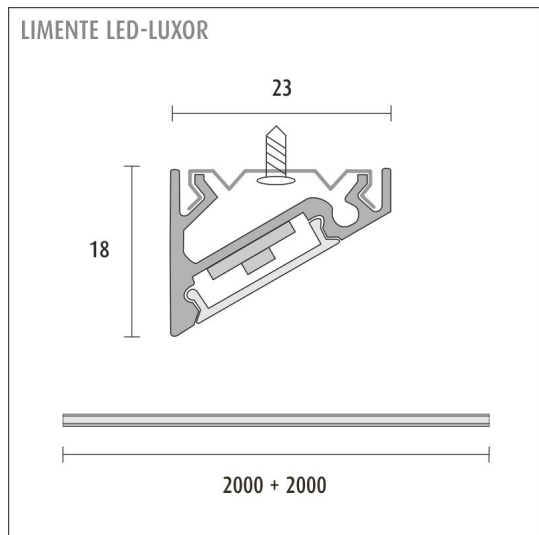

LUXOR 40 CCT LUX BL PROF.LIGHT