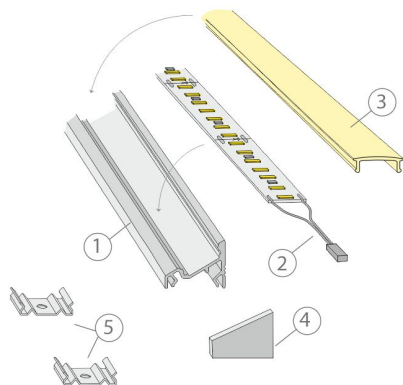

LUXOR 40 CCT LUX WH PROF.LIGHT

Luxor + Smart 512

Luxor

LUXOR CCT LUX + Smart 512