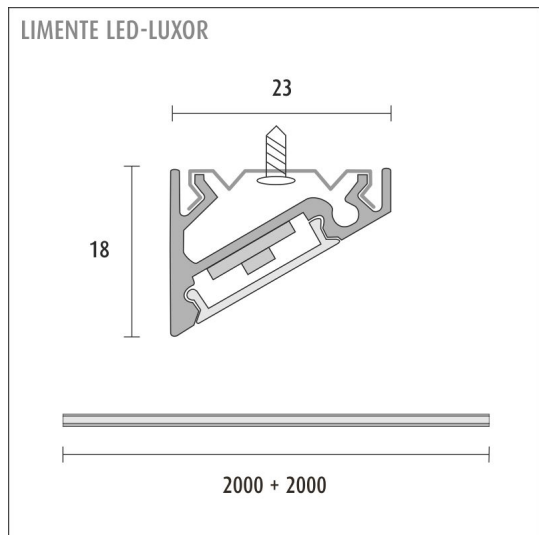

LUXOR 40 CCT LUX WH PROF.LIGHT