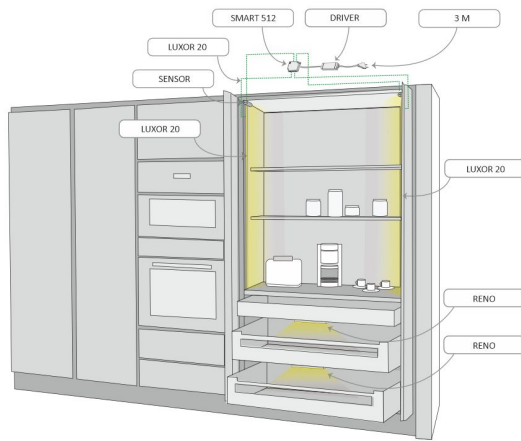

LUXOR 40 CCT LUX WH PROF.LIGHT

Luxor + Smart 512