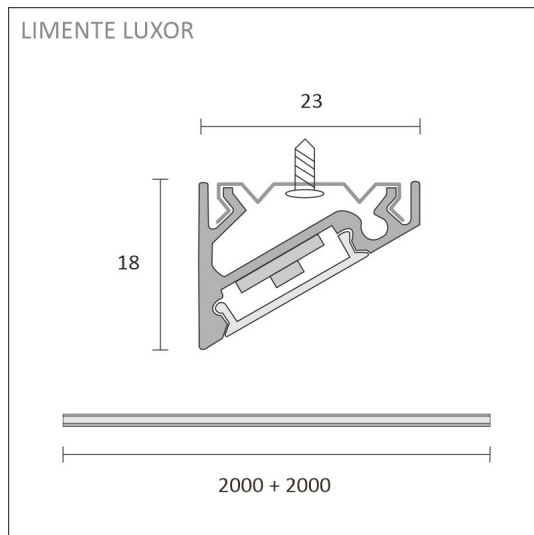

LUXOR 20 CCT BL PROF.LIGHT