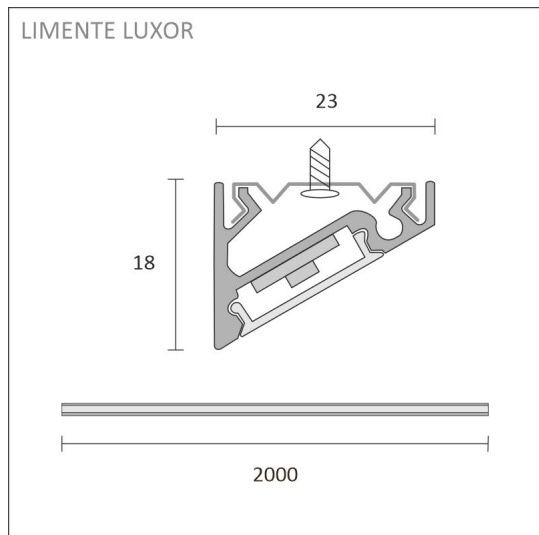

LUXOR 20 CCT BL PROF.LIGHT