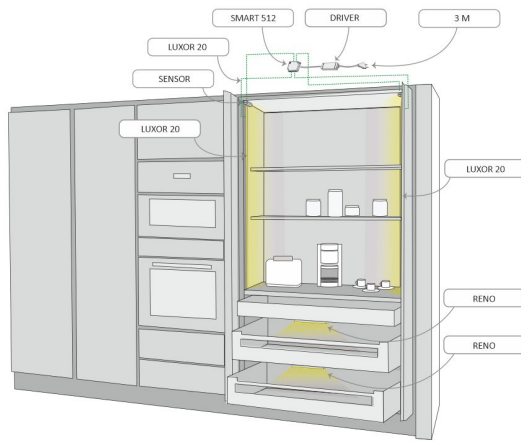

LUXOR 20 CCT BL PROF.LIGHT

Luxor + Smart 512

LIMENTE
HELSINKI

Luxor