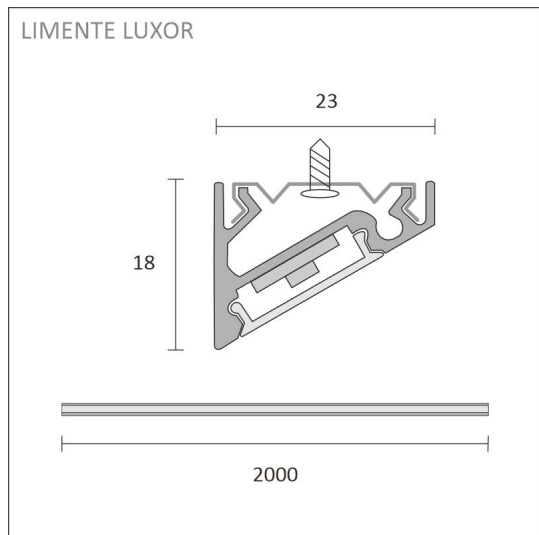

LUXOR 20 CCT LUX WH PROF.LIGHT