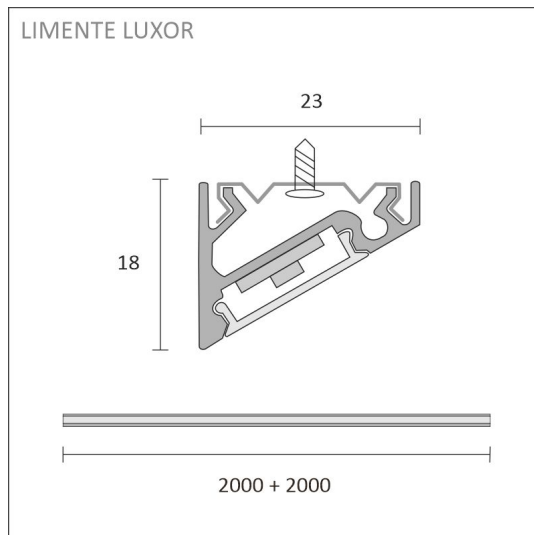

LUXOR 20 CCT LUX WH PROF.LIGHT