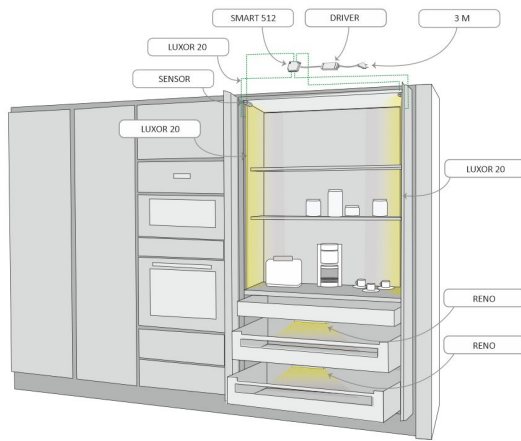

LUXOR 20 CCT LUX WH PROF.LIGHT

Luxor + Smart 512

LIMENTE
HELSINKI

Luxor