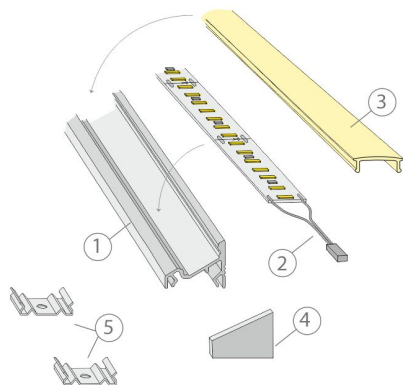

[Learn more from our website](#)

Easy installation

THE FOLLOWING ITEMS ARE INCLUDED

- white aluminum profile 2 m
- end pieces x 4
- concealed fasteners x 6
- led-ribbon 2 m, with 1,5m power cord cord in both ends
- 1,5 m power cords 2 pcs

LUXOR 20 CCT LUX WH PROF.LIGHT

LUXOR 20 CCT LUX WH PROF.LIGHT

Luxor + Smart 512

LIMENTE
HELSINKI

Luxor

LIMENTE
HELSINKI

LUXOR CCT LUX + Smart 512

LIMENTE
HELSINKI