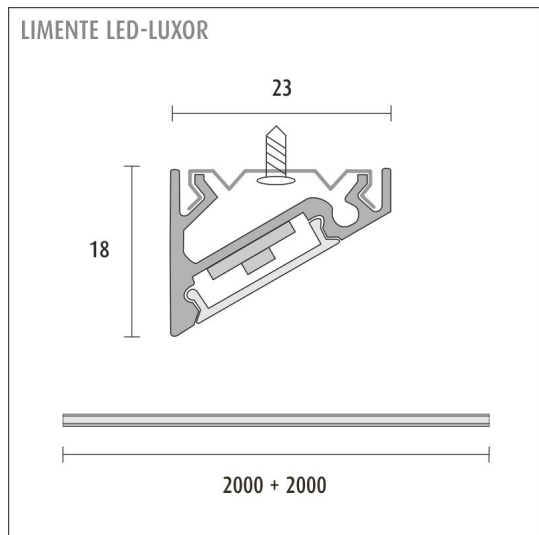

LUXOR 40 LUX 4K BL PROF.LIGHT