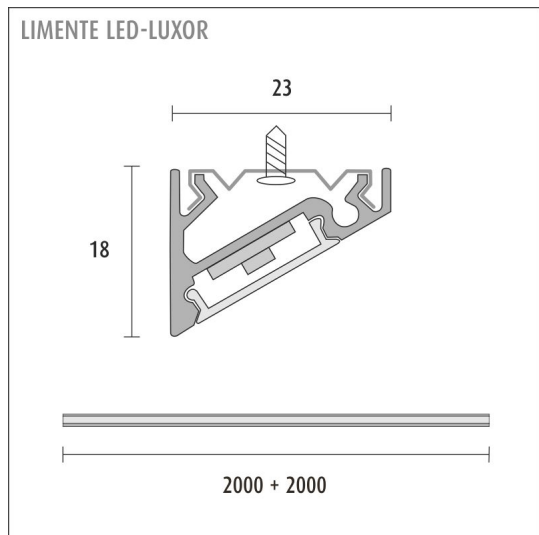

LUXOR 40 LUX 4K WH PROF.LIGHT