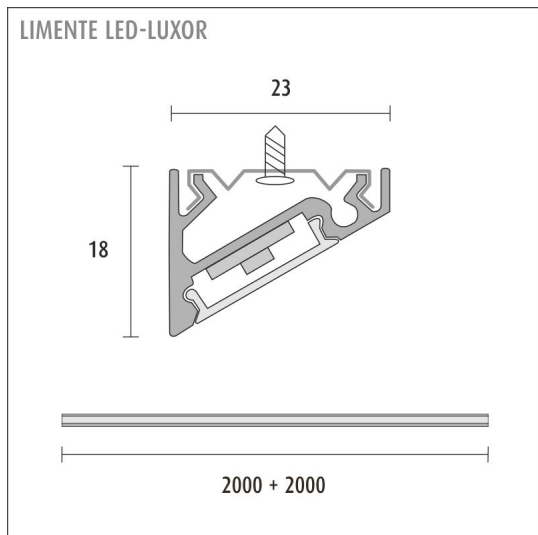

LUXOR 40 LUX 4K AL PROF.LIGHT