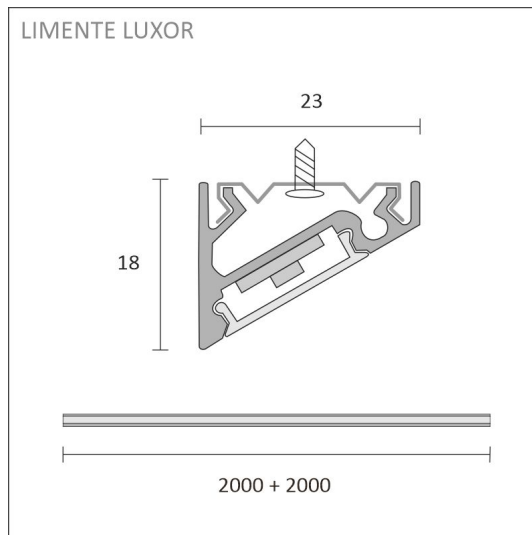

LUXOR 20 LUX 4K WH PROF.LIGHT