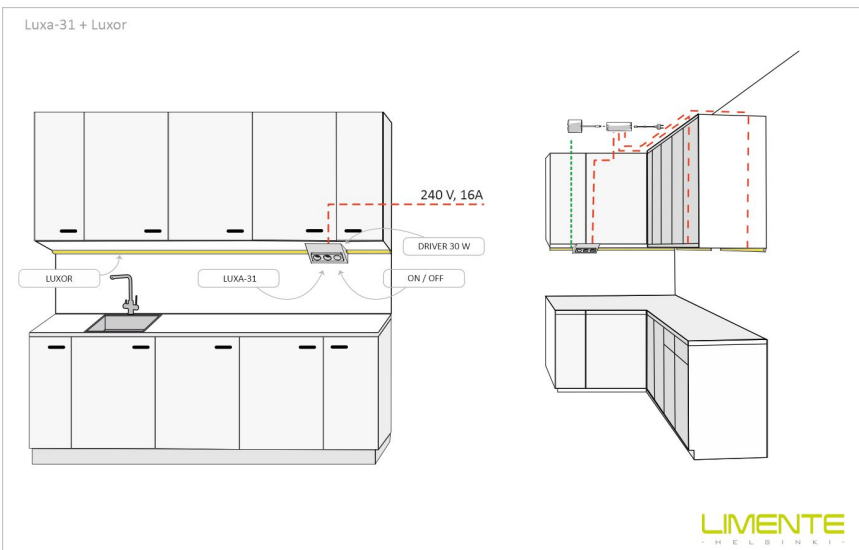

Luxor + Smart 512