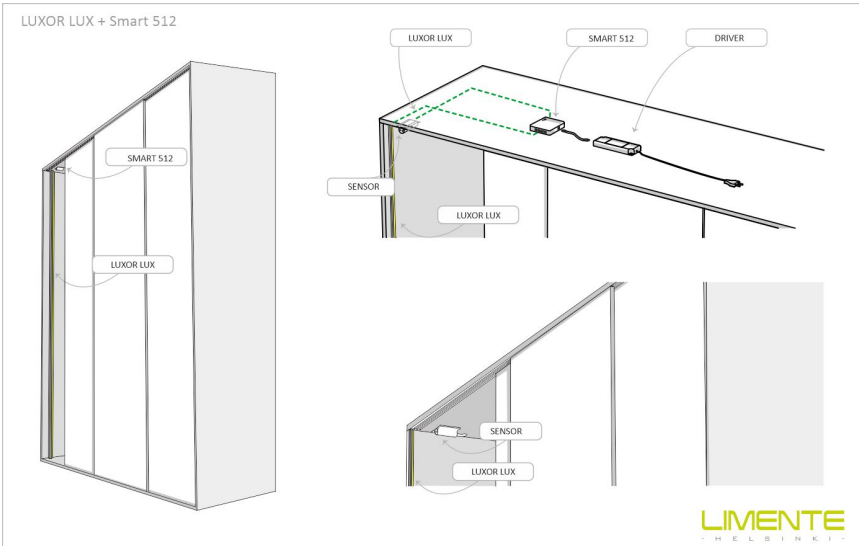

Luxa-31 + Luxor

LUXOR 20 LUX 4K WH PROF.LIGHT

LUXOR LUX + Smart 512