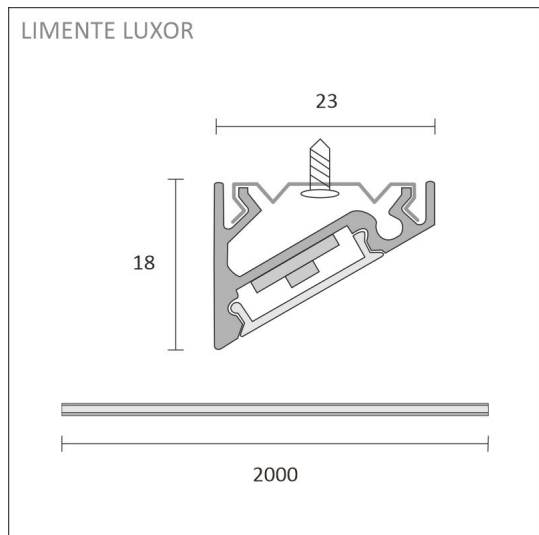

LUXOR 20 LUX 4K WH PROF.LIGHT