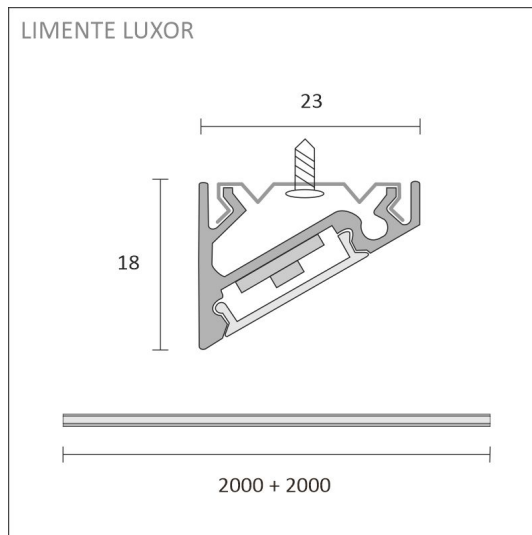

LUXOR 20 LUX 4K AL PROF.LIGHT