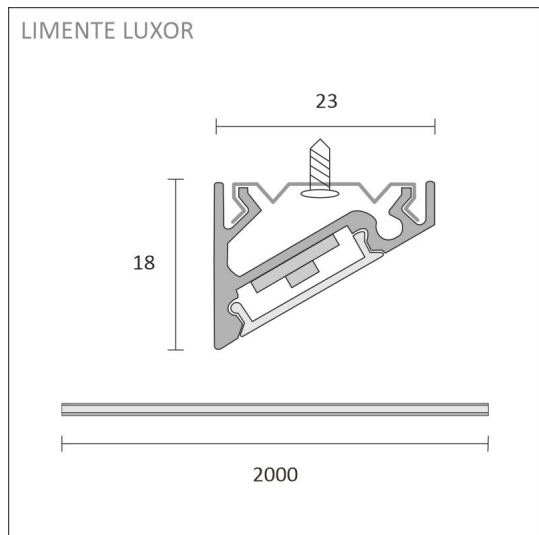

LUXOR 20 LUX 4K AL PROF.LIGHT