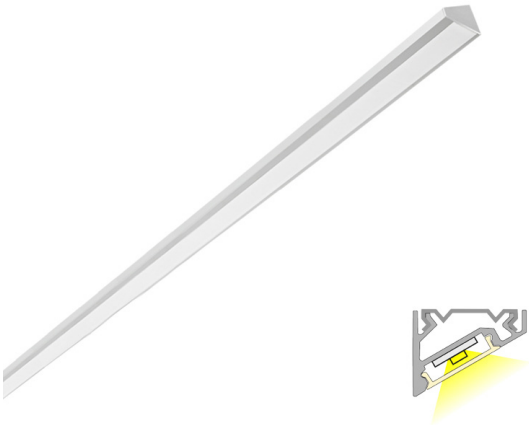

LUXOR LUX

4000 K | IP44 | aluminum | 192 led/m | 1700 lm/m | CRI>90
Product code: 68839

Light directing corner profile

Dimming and lighting control

Appropriate lighting for any occasion is made easy with our dimming and lighting control system. You can easily change the lighting and ambience in your home from efficient and bright to dim and cozy by dimming your LIMENTE LUXOR with our wireless system. You can use the same switch to adjust all the LIMENTE lights in the room, including various ceiling, panel and profile lights. The light adjusts smoothly at the same time while creating ambience for working, entertaining or any mood in between.

[Learn more from our website](#)

Easy installation

THE FOLLOWING ITEMS ARE INCLUDED

- aluminum profile 2 m
- end pieces x 4
- fasteners x 6
- led-ribbon 2 m, with driver in both ends
- 3m power cords 2 pcs

SPECIFICATIONS

PRODUCT DIMENSIONS	2000.0 x 23.0 x 17.4
MOUNTING METHOD	Surface mounting
COLOUR TEMPERATURE	4000 K
COLOUR RENDERING INDEX CRI	> 90
RATED LIFE TIME	120.000h
ENERGY EFFICIENCY CLASS	
LUMINOUS FLUX	1700 lm/m
EFFICIENCY	130/135 lm/W
VOLTAGE	24 V DC
INGRESS PROTECTION CODE	IP44
NUMBER OF LEDS/M	
INPUT POWER	28 W
NUMBER OF SWITCHING CYCLES	> 50 000
AMBIENT TEMPERATURE RANGE	-20°C -+50°C
INPUT POWER CONNECTOR	
WARRANTY PERIOD (MONTHS)	24
ADDITIONAL COVER (MONTHS)	36
INSTALLATION AND OPERATING MANUAL	https://www.limente.fi/Images/productpics/instructions/limente_led-luxor.pdf