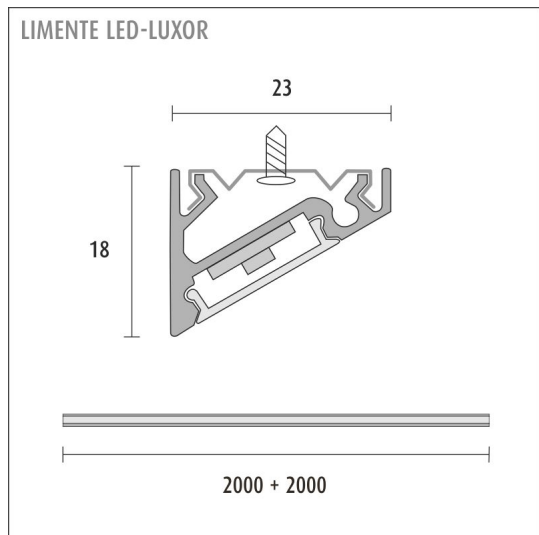

LUXOR 40 LUX 3K BL PROF.LIGHT