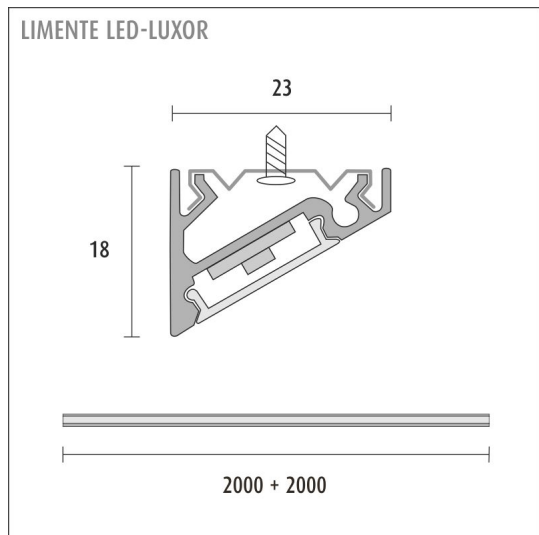

LUXOR 40 LUX 3K WH PROF.LIGHT